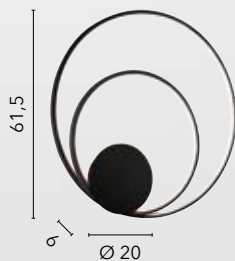

/ The Diem ceiling lamp is made with an aluminum frame and a silicone diffuser to provide a soft, even light. Tangent circular shapes add modernity, while white, gold, and black embossed finishes lend sophistication to any room.