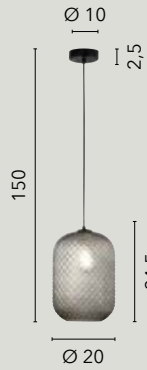

I-ASHFORD-S40 BCO
8031414888047

I-ASHFORD-S20 BCO
8031414874989

I-ASHFORD-S15 BCO
8031414874927

I-ASHFORD-S40 TR
8031414888078

I-ASHFORD-S20 TR
8031414874972

I-ASHFORD-S15 TR
8031414874910

I-ASHFORD-S40 AMB
8031414888030

I-ASHFORD-S20 AMB
8031414874965

I-ASHFORD-S15 AMB
8031414874934

I-ASHFORD-S40 GR
8031414888061

I-ASHFORD-S20 GR
8031414874996

I-ASHFORD-S15 GR
8031414874941

I-ASHFORD-S40 BLU
8031414888054

I-ASHFORD-S20 BLU
8031414875009

I-ASHFORD-S15 BLU
8031414874958

1xE27

1xE27

1xE27