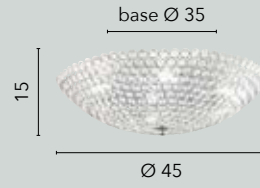

I-PLANET/PL45
8031440352352
6xG9