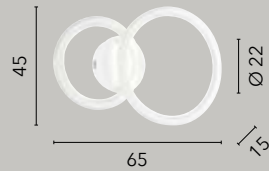

LED 86W
11750 lm
4000K ●

LED-BRYANT-PL2
8031414877140

LED 45W
6000 lm
4000K ●

LED 19W
2040 lm
4000K ●

LED 18W
2300 lm
4000K ●

LED-BRYANT-PL3C
8031414877683

LED 86W
11750 lm
3000K ●

LED-BRYANT-PL2C
8031414877676

LED 45W
6000 lm
3000K ●

LED-BRYANT-APC
8031414877652

LED 19W
2040 lm
3000K ●

LED-BRYANT-LC
8031414877669

LED 18W
2300 lm
3000K ●