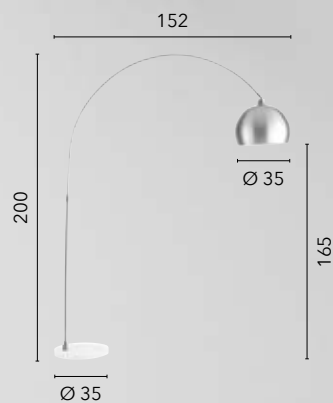

I-DREAM/PT NERO
8031437781240

I-DREAM/PT BCO
8031437761242

1xE27

PLAZA

/ Piantana ad arco con base in marmo bianco e struttura in nichel spazzolato con diffusore in alluminio o in acrilico bianco lucido.

/ Arched floor lamp with white marble base and brushed nickel structure with aluminum or glossy white acrylic diffuser.