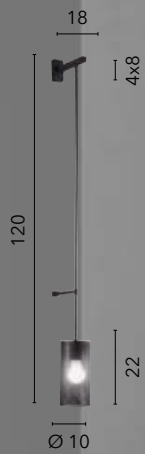

KING

/ Applique realizzata in metallo con punto luce cilindrico disponibile nella versione oro o nero satinato.

/ Wall lamp made of metal with cylindrical light point available in gold or black satin finish.

I-KING-AP-NER
8031414916122

I-KING-AP
8031414896905
1xE27