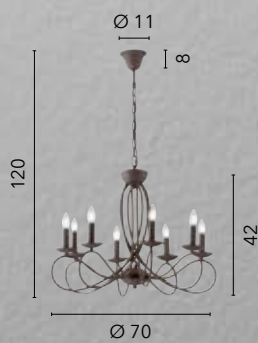

/ Collezione dalle linee sinuose ed intrecciate con candelieri in metallo e finitura in corten.
/ Collection with sinuous and intertwined lines with metal candlesticks and corten finish.

I-GINEVRA-8
8031414870271
8xE14