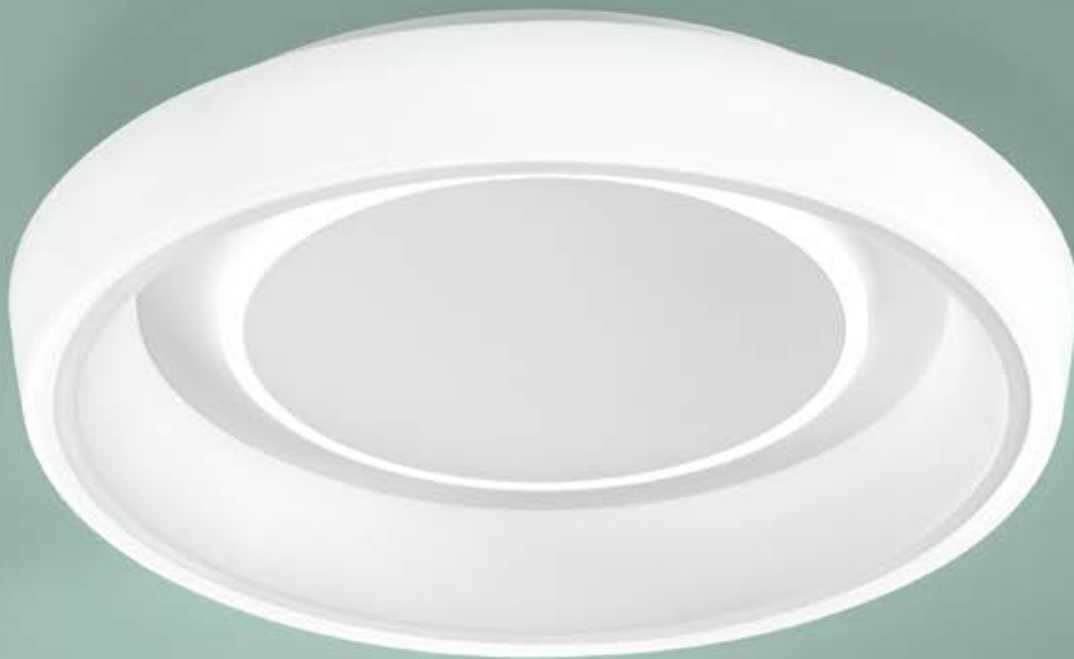

NURAX

/ La plafoniera Nurax è un'elegante aggiunta per ogni ambiente. Realizzata in alluminio bianco con un diffusore in acrilico grigio, questa lampada offre una luce morbida e diffusa. Con un sistema di cambio temperatura colore integrato, è possibile regolare l'illuminazione per adattarla alle personali preferenze.

/ The Nurax ceiling lamp is an elegant addition to any room. Made of white aluminum with a gray acrylic diffuser, this lamp offers soft, diffused light. With a built-in color temperature change system, you can adjust the lighting to suit personal preferences.

LED-NURAX-R50

8031414885879

LED 45W

6160 lm

3000K 4000K 6500K