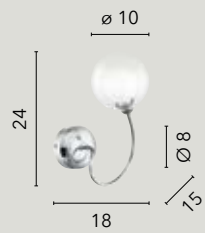

I-BLOG-AP1
8031440352529
1xG9