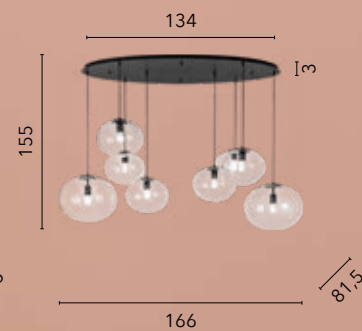

GALAXY

/ Collezione realizzata con struttura in metallo nero e sfere finemente lavorate in vetro soffiato.

/ Collection realized with structure in black metal and spheres finely worked in blown glass.