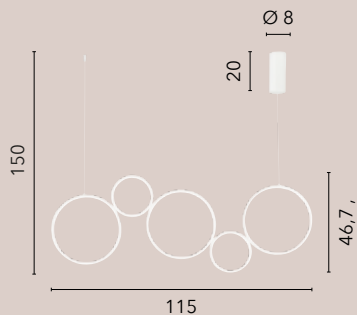

/ The circularly shaped Fredy collection features an embossed white aluminum frame and silicone diffuser. Available as a suspension, ceiling lamp, lume and floor lamp, it offers versatile options for illuminating any room.