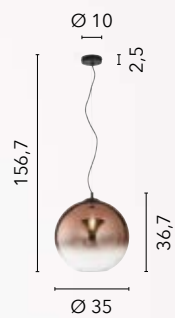

/ A beautifully designed suspension lamp made of glass with a copper-tone gradient decoration, complemented by a black metal frame and a black fabric-covered cable.

I-MARTE-S40 RM
8031414874545
1xE27

I-MARTE-S35 RM
8031414874538
1xE27