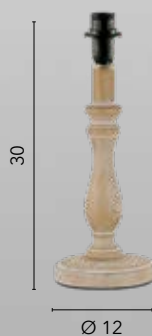

B-CHERRY-L
8031414886876
1xE14