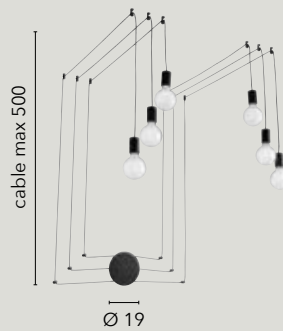

I-HABITAT-L BCO
8031414869473
1xE27

I-DEVIATORE-NER
8031414872442

I-HABITAT-PL6 NER
8031414869626

I-DEVIATORE-BCO
8031414872435

I-HABITAT-PL6 BCO
8031414869596

KIT 3 pcs

6xE27

24 pcs INCL