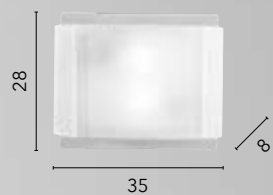

I-RIGHE/PL30
8031423061103
2xE27