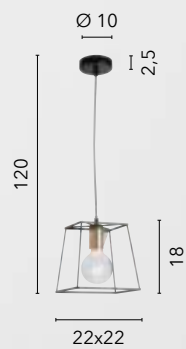

/ Sospensione dalle linee stilizzate in metallo opaco con portalampada in rame.

/ Suspension with stylized lines in black metal with copper lamp holder.

I-HARLEM-L-S1

8031440312875

1xE27

I-HARLEM-M-S1

8031440354387