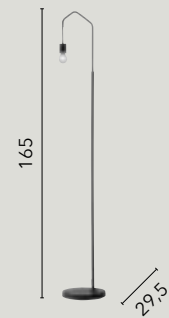

I-HABITAT-AP NER
8031414869510

I-HABITAT-PT NER
8031414869534

I-HABITAT-AP BCO
8031414869466
1xE27

I-HABITAT-PT BCO
8031414869480
1xE27