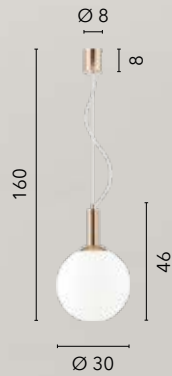

I-HERA-S30
8031414863235
1xE27 LED