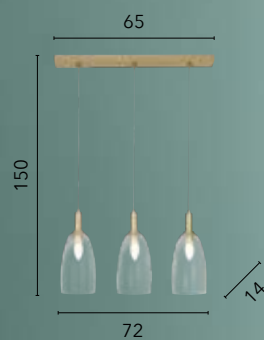

/ Collection made with diffusers finely worked in blown glass with different configurations and satin gold finishes.

I-BRANDY-S6
8031414895168
6xE14

I-BRANDY-S3
8031414895151
3xE14

I-BRANDY-S1
8031414895144
1xE14