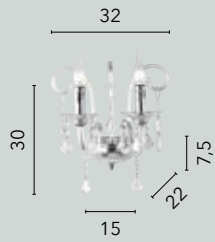

/ Glass collection embellished with K9 crystal pendants that add a touch of class to any type of setting.

I-246/00900
8031422681098
8xE14

I-246/00200
8031414057184
5xE14

I-246/00100
8031414057160
3xE14

I-246/00800
8031414085460
2xE14