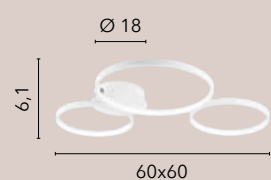

LED-FREDY-PL4
8031414884827
LED 60W
8000 lm
3000K 4000K 6500K ●●●

LED-FREDY-PL3
8031414884810
LED 40W
5200 lm
3000K 4000K 6500K ●●●

LED-FREDY-PL2
8031414884803
LED 30W
4370 lm
3000K 4000K 6500K ●●●