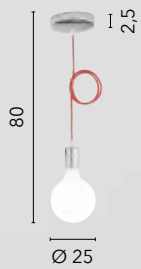

IDEA

/ Pendel con finitura cromo e cavi in tessuto disponibili nei colori: blu, rosso, giallo, bianco e nero.

/ Pendel with chrome finish and fabric cables available in the colors: blue, red, yellow, white and black.

- **MT3201902**
  8031435661223
- **MT3201900**
  8031439861261
- **MT3201903**
  8031435671222
- **MT3201904**
  8031435641225

1xE27