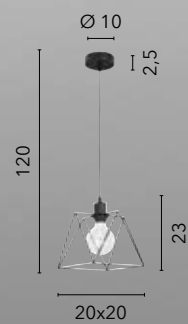

SANTANA

/ La sospensione Santana presenta un design distintivo. Caratterizzata da una struttura poligonale in metallo, offre un'eleganza senza tempo con la sua colorazione nera opaca.

/ The Santana suspension lamp features a distinctive design. Featuring a polygonal metal frame, it offers timeless elegance with its matte black coloring.

I-SANTANA-L-S1

8031440354356

1xE27

I-SANTANA-M-S1

8031440312899

1xE27