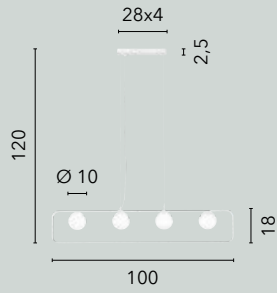

I-ROXY-S4
8031414868780
4xG9 LED

I-ROXY-PL3
8031414868803
3xG9 LED

I-ROXY-AP1
8031414868773
1xG9 LED