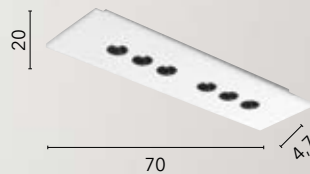

LED-XICO-70X20

8031414883660

LED 6x3W

1260 lm

2700K 4000K 6500K ●●●