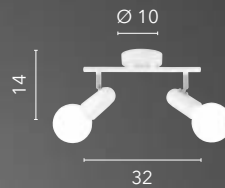

SPOT-PUNTO-2 NER
8031414867028

SPOT-PUNTO-4 BCO
8031414867035

SPOT-PUNTO-PL3 BCO
8031414867042

SPOT-PUNTO-2 BCO
8031414866847

SPOT-PUNTO-1 BCO
8031414866830

4xE27 MAX 40W

3xE27 MAX 40W

2xE27 MAX 40W

1xE27 MAX 40W