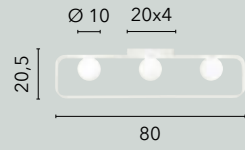

I-ROXY-S4
8031414868780
4xG9 LED

I-ROXY-PL3
8031414868803
3xG9 LED

I-ROXY-AP1
8031414868773
1xG9 LED