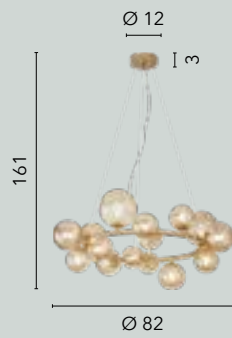

I-HONEY-SQ5
8031414888702
5xG9 LED

I-HONEY-S8
8031414891993
8xG9 LED

I-HONEY-S16-NER
8031414891986

I-HONEY-PL8-NER
8031414888641

I-HONEY-AP2-NER
8031414888672

I-HONEY-S16
8031414891979
16xG9 LED
x2 attachment mounting