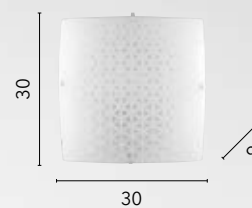

I-MAORI-PL30
8031414874880
2xE27