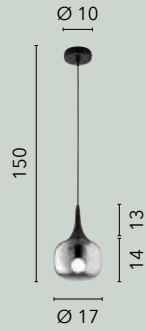

I-JAIPUR-S17-BCO
8031414890132

I-JAIPUR-S30-GR
8031414890125
1xE27

I-JAIPUR-S17-GR
8031414889396
1xE14