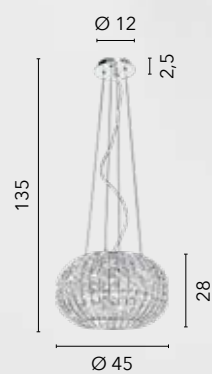

CONCERT

/ Collezione in metallo cromo rivestita da cristalli K9.
/ Collection in chromed metal covered in K9 crystals.

I-CONCERT/S5
8031432771192
5xE27

I-CONCERT/AP
8031432741195
1xE27

I-CONCERT/L
8031432751194
1xE27

I-CONCERT/LM
8031436861233
1xG9