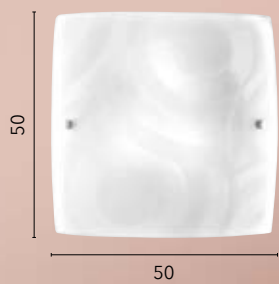

I-MIRO/PL50
8031432701199
4xE27