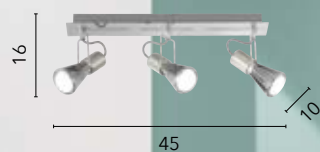

CADILLAC

/ Gli spot in metallo Cadillac offrono un'illuminazione personalizzata grazie ai punti luce orientabili. Con una finitura cromo, questi spot aggiungono un tocco moderno all'ambiente. Il design dalle linee pulite conferisce un'estetica elegante e contemporanea.

/ Cadillac's metal spots offer custom lighting with adjustable light points. With a chrome finish, these spots add a modern touch to the environment. The clean-lined design lends a sleek, contemporary aesthetic.