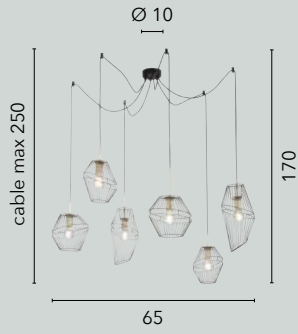

I-KIKO-S6
8031414890217
6x27