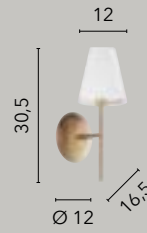

I-CANTO/AP1
8031414863327
1xG9