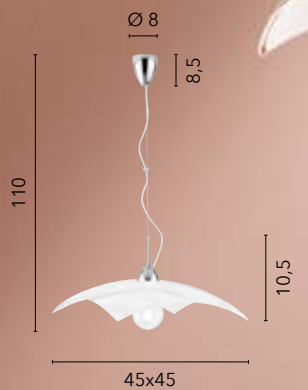

MIRÒ

/ La collezione Mirò presenta vetri curvati a lastra serigrafati in bianco, impreziositi con decori in graniglia. Ogni pezzo è impreziosito con un decoro granigliato. Con la sua fusione di design contemporaneo e artigianato di alta qualità, la collezione Mirò porta un tocco di sofisticata bellezza ad ogni ambiente.

/ The Mirò collection features curved plate glass silkscreened in white, embellished with grit decorations. Each piece is embellished with a gritstone decoration. With its fusion of contemporary design and high-quality craftsmanship, the Mirò collection brings a touch of sophisticated beauty to any room.

I-MIRO-S45
8031432661196
1xE27