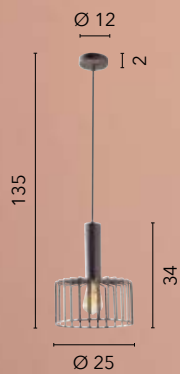

/ Suspension lamp with elegant metal finish
 available in coffee version.

I-DAYTON-S25 BRO

8031440365161

1xE27

I-DAYTON-S16 BRO

8031440365192

1xE27

HARLEM