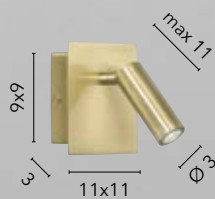

DICKENS

/ Applique a parete con punto luce orientabile in alluminio con LED integrato.

Disponibile nei colori bianco, nero, nickel ed oro satinato.

/ Wall lamp with adjustable light point in aluminium with integrated LED.

Available in white, black, nickel and satin gold.

LED-DICKENS-AP-NER
8031414896929

LED-DICKENS-AP-BCO
8031414896912

LED-DICKENS-AP-ORO
8031414896943

LED-DICKENS-AP-NIK
8031414896936

LED 2,2W
220 lm
3000K