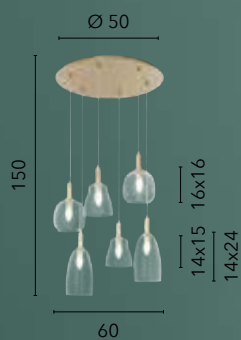

/ Collection made with diffusers finely worked in blown glass with different configurations and satin gold finishes.

I-BRANDY-S6
8031414895168
6xE14

I-BRANDY-S3
8031414895151
3xE14

I-BRANDY-S1
8031414895144
1xE14