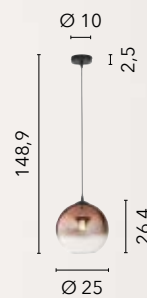

/ A beautifully designed suspension lamp made of glass with a copper-tone gradient decoration, complemented by a black metal frame and a black fabric-covered cable.

I-MARTE-S40 RM
8031414874545
1xE27

I-MARTE-S35 RM
8031414874538
1xE27