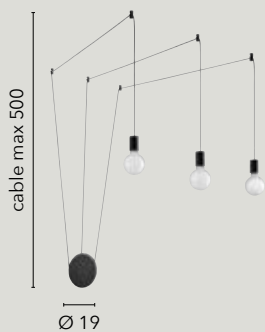

I-HABITAT-PL3 NER
8031414869633

I-HABITAT-PL1 NER
8031414869640

I-HABITAT-PL3 BCO
8031414869602

I-HABITAT-PL1 BCO
8031414869619

3xE27

1xE27

12 pcs INCL

4 pcs INCL