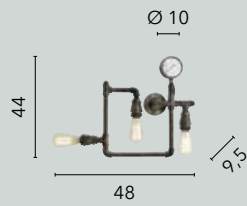

I-AMARCORD-PL3
8031440365512

I-AMARCORD-PL3 ZN
8031414871766

3xE27