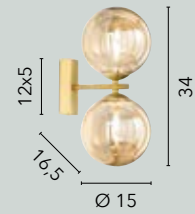

I-HONEY-SQ5
8031414888702
5xG9 LED

I-HONEY-S8
8031414891993
8xG9 LED

I-HONEY-S16-NER
8031414891986

I-HONEY-PL8-NER
8031414888641

I-HONEY-AP2-NER
8031414888672

I-HONEY-S16
8031414891979
16xG9 LED
x2 attachment mounting