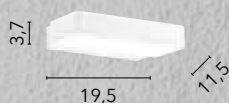

Il design è semplice ma elegante, con la sua forma rettangolare smussata agli angoli.

/ With its aluminum body and integrated LED, the Omega wall lamp offers efficient and long-lasting illumination. Available in embossed white, it is suitable for domestic and commercial settings. The design is simple yet elegant, with its rectangular shape beveled at the corners.