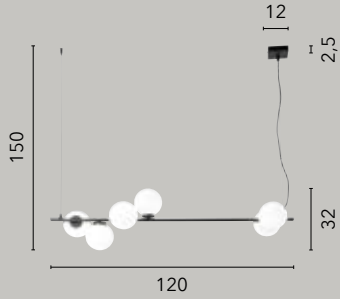

I-ENOIRE-S120
8031414890651

I-ENOIRE-AP2
8031414869831

I-ENOIRE-AP1
8031414869824

I-ENOIRE-S120-ORO
8031414890668
6xE14

I-ENOIRE-AP3-ORO
8031414890613
3xE14 LED

I-ENOIRE-AP2-ORO
8031414890606
2xE14 LED

I-ENOIRE-AP1-ORO
8031414890590
1xE14 LED