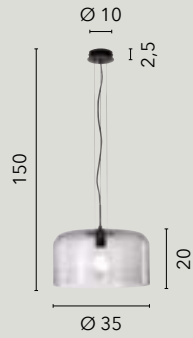

I-GIBUS-S40 BCO
8031414873876

I-GIBUS-S35 BCO
8031414875078

I-GIBUS-S30 BCO
8031414875030

I-GIBUS-S40 TR
8031414873111

I-GIBUS-S35 TR
8031414875061

I-GIBUS-S30 TR
8031414875023

I-GIBUS-S40 GR
8031414873128

I-GIBUS-S35 GR
8031414875092

I-GIBUS-S30 GR
8031414875047

I-GIBUS-S40 AMB
8031414868582

I-GIBUS-S35 AMB
8031414875085

I-GIBUS-S30 AMB
8031414875016

I-GIBUS-S40 BLU
8031414873869

I-GIBUS-S35 BLU
8031414875108

I-GIBUS-S30 BLU
8031414875054

1xE27

1xE27

1xE27