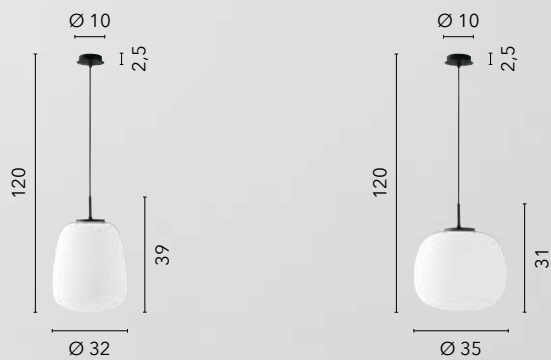

I-JAIPUR-S5-GR
8031414889457
2xE27 + 3xE14

I-JAIPUR-S3-GR
8031414889433
1xE27 + 2xE14

I-JAIPUR-SQ3-GR
8031414889419
3xE14

TOLOMEO

/ Collezione con struttura in nero opaco e vetro opale dalle forme geometriche. Cavo in tessuto nero.
/ Collection with structure in matt black and opal glass with geometric shapes. Cable in black fabric.