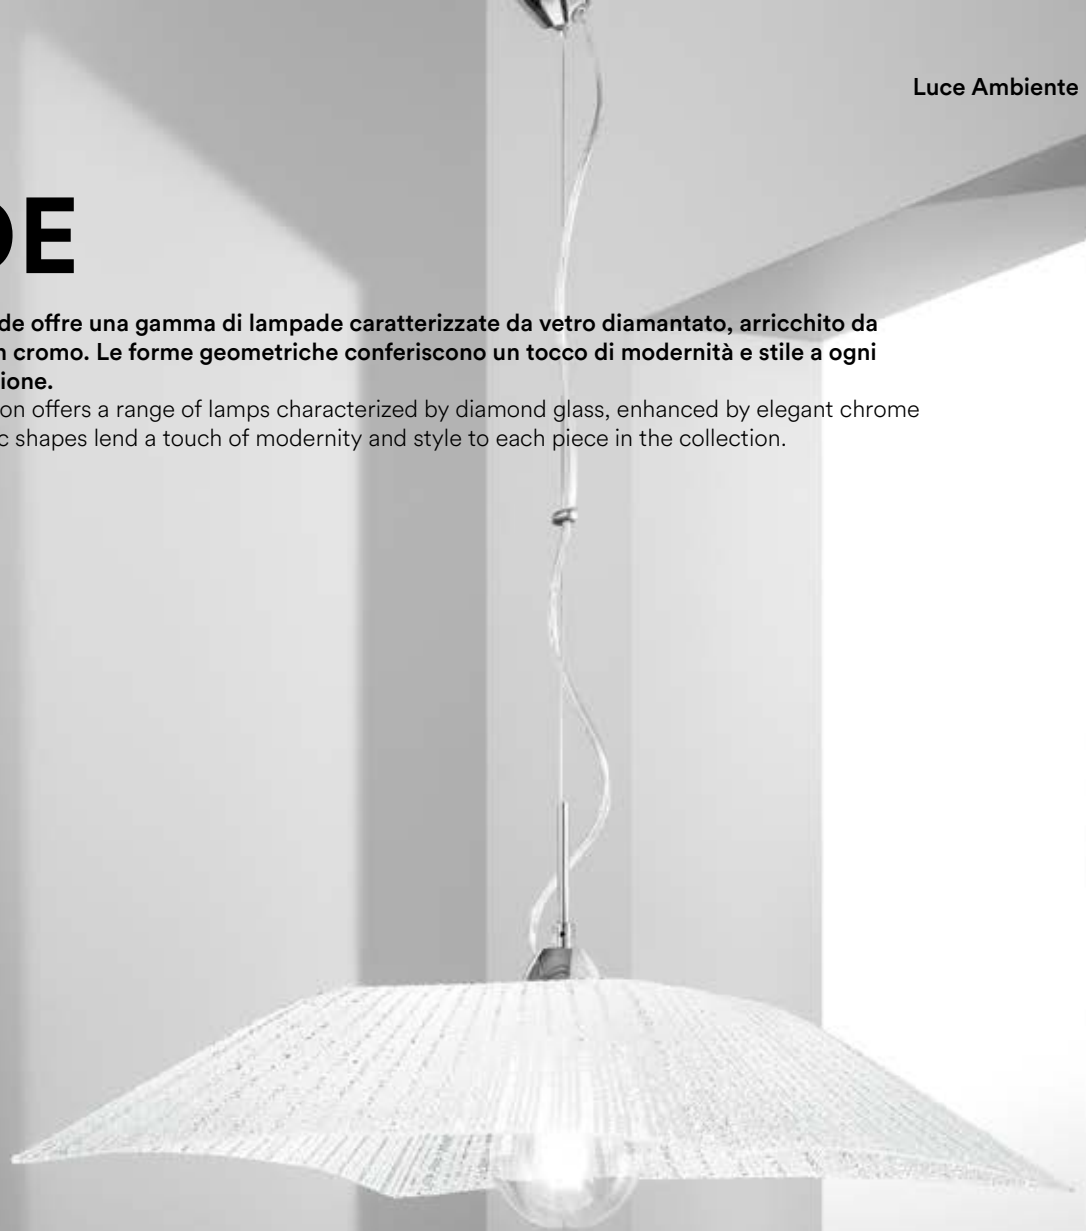

/ The Iside collection offers a range of lamps characterized by diamond glass, enhanced by elegant chrome finishes. Geometric shapes lend a touch of modernity and style to each piece in the collection.