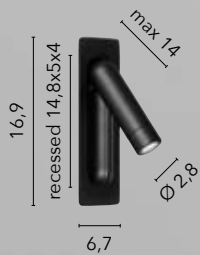

DEFOE

/ Applique ad incasso con punto luce orientabile in alluminio con LED integrato.
Disponibile nei colori bianco, nero, nichel ed oro satinato.

/ Recessed wall lamp with adjustable light point in aluminum with integrated LED.
Available in white, black, nickel and satin gold.

INC-DEFOE-NER
8031414896967

INC-DEFOE-BCO
8031414896967

INC-DEFOE-ORO
8031414896974

INC-DEFOE-NIK
8031414896981

LED 3W
300 lm
3000K ●