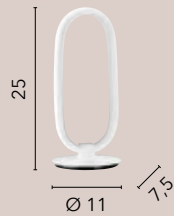

LED 11W
1400 lm
4000K

LED-INFINITY-L
8031414868827

LED 11,5W
1030 lm
4000K

LED 30W
2700 lm
4000K