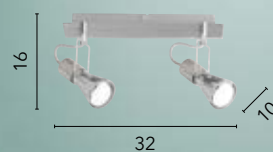

CADILLAC

/ Gli spot in metallo Cadillac offrono un'illuminazione personalizzata grazie ai punti luce orientabili. Con una finitura cromo, questi spot aggiungono un tocco moderno all'ambiente. Il design dalle linee pulite conferisce un'estetica elegante e contemporanea.

/ Cadillac's metal spots offer custom lighting with adjustable light points. With a chrome finish, these spots add a modern touch to the environment. The clean-lined design lends a sleek, contemporary aesthetic.