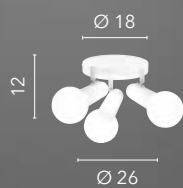

SPOT-PUNTO-PL3 NER
8031414867004

SPOT-PUNTO-4 BCO
8031414867035

SPOT-PUNTO-PL3 BCO
8031414867042

SPOT-PUNTO-2 BCO
8031414866847

SPOT-PUNTO-1 BCO
8031414866830

4xE27 MAX 40W

3xE27 MAX 40W

2xE27 MAX 40W

1xE27 MAX 40W