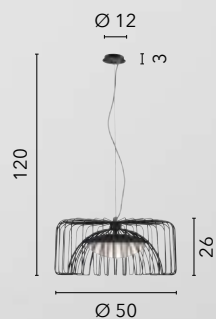

COUGAR

/ Sospensione in fili di metallo disponibile nei colori nero e bianco opaco con diffusore opale al centro.

/ Suspension in metal geometric wires available in black and white matt colour with opal diffuser in the center.

LED-COUGAR-NERO
8031440362603

LED-COUGAR-BCO
8031440362634

LED 24W
2740 lm
4000K ○