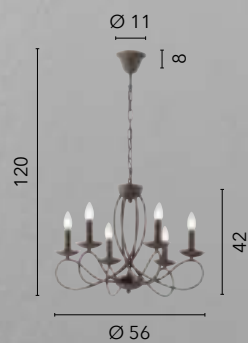

GINEVRA

/ Collezione dalle linee sinuose ed intrecciate con candelieri in metallo e finitura in corten.
/ Collection with sinuous and intertwined lines with metal candlesticks and corten finish.