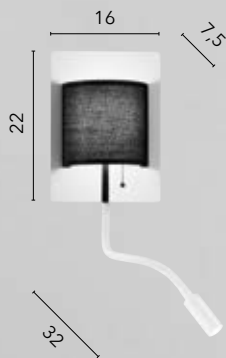

POP

/ Collezione applique in metallo con paralume in bianco o nero con flessibile luce a LED.
/ Wall lamp collection in metal with black or white lampshade with flexible LED light.

LED-POP-WB
8031440364164

LED-POP-BW
8031440364133

LED 6+3W
720 lm
4000K ◉