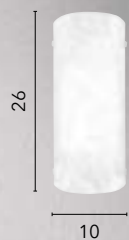

/ The Jasmine wall lamp, made of satin glass and enhanced by LED technology, is decorated with chrome hooks. This wall sconce features a cylindrical shape that adds modernity to any room.

I-JASMINE/AP40
8031440360104