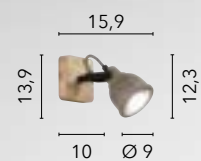

KISA

/ Collezione composta da una base in legno con texture naturale e punti luce orientabili in cemento naturale con finiture nero e nichel.

/ Collection made of wooden structure with natural texture and stitches adjustable light in natural concrete with black and nickel finishes.