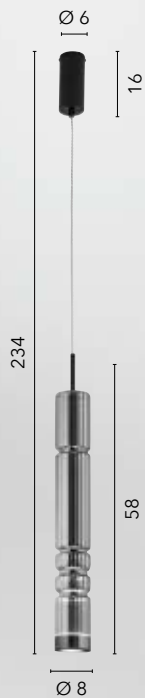

CROOKES

/ La sospensione Crookes si caratterizza per una struttura in metallo che culmina in un punto luce nella parte inferiore, avvolta da una forma tubolare in vetro soffiato. Disponibile nelle sofisticate sfumature fumé o ambrate.

/ The Crookes pendant features a metal frame that culminates in a point of light at the bottom, wrapped in a tubular shape of blown glass. Available in sophisticated smoky or amber shades.

LED-CROOKES-S-GR
8031414920761

LED-CROOKES-S-AMB
8031414920754

8W
800 lm
3000K ●