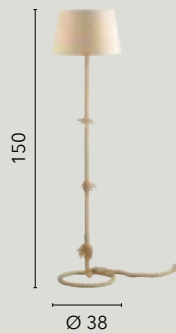

I-ROPE-PT
8031414872169
1xE27