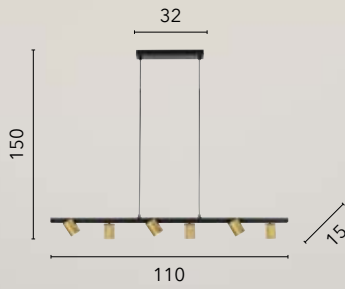

I-NIZZA-S6
8031414897490
6xG10 LED