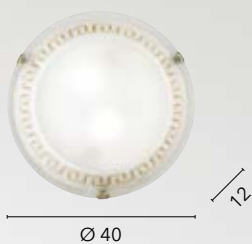

TRECENTO

/ La collection Trecento propose des plafonniers et des appliques en verre effet marbre, rehaussés de subtils détails ambrés et d'une finition brunie. Ces créations allient l'élégance du marbre à la chaleur de l'ambre, ajoutant une touche de beauté raffinée à n'importe quelle ambiance.

/ The Trecento collection features ceiling and wall lamps made of marble-effect glass, embellished with subtle amber details and burnished finishes. These creations combine the elegance of marble with the warmth of amber, adding a touch of refined beauty to any setting.

01/00912
8031414006892
2xE27

01/01012
8031414006885
1xE27

01/01212
8031414017775
1xE27