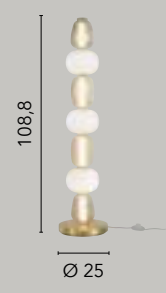

LED-TOTEM-PT
8031414920822

LED 40W
4000 lm
3000K ●

LED 40W
4000 lm
3000K ●