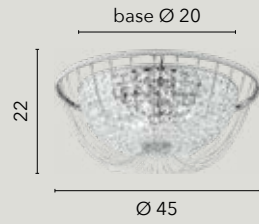

I-VIENNA-PL45 CR
8031414869374

I-VIENNA-PL60 ORO
8031414869411

I-VIENNA-PL45 ORO
8031414869428

I-VIENNA-AP ORO
8031414869435

6xE14

4xE14

2xE14