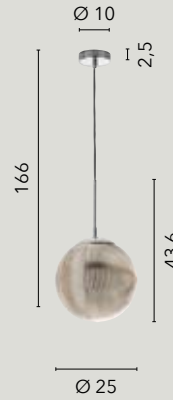

I-GREENWICH-G-S1 GR
8031414874613
1xE27 LED