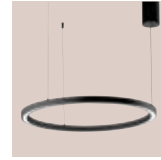

01

HERE&NOW

34
HOOP

02

MAXIMAL