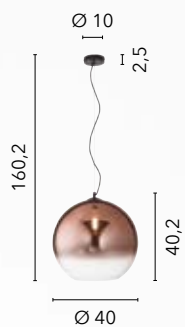

/ A beautifully designed suspension lamp made of glass with a copper-tone gradient decoration, complemented by a black metal frame and a black fabric-covered cable.

I-MARTE-S40 RM
8031414874545
1xE27

I-MARTE-S35 RM
8031414874538
1xE27