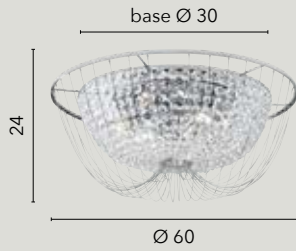

I-VIENNA-PL60 CR
8031414869367

I-VIENNA-PL60 ORO
8031414869411

I-VIENNA-PL45 ORO
8031414869428

I-VIENNA-AP ORO
8031414869435

6xE14

4xE14

2xE14