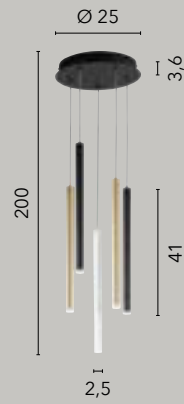

LED-PYPE-S5-MULT
8031414896677

LED 35W
2350 lm
3000 4000 6500K ● ● ●

50W
4700 lm
3000 4000 6500K ● ● ●