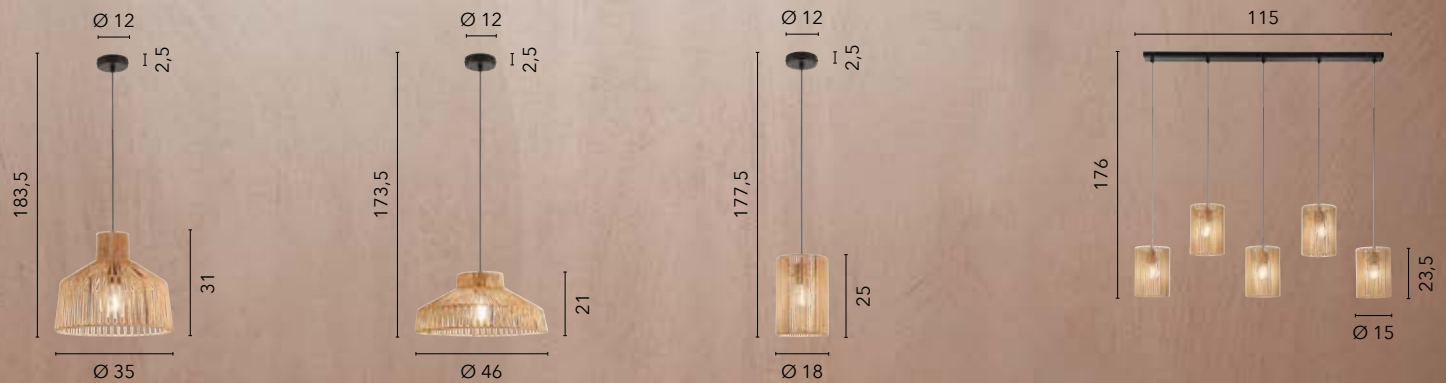

TROPIKANA

/ La collezione Tropikana offre diffusori realizzati in carta naturale, disponibili in tre diverse configurazioni, che creano suggestivi giochi di luce decorativi nell'ambiente. È disponibile anche nella versione a 5 pendenti.

/ The Tropikana collection offers diffusers made of natural paper, available in three different configurations, which create striking decorative light effects in the room. It is also available in a 5 pendant version.

I-TROPIKANA-S35

8031414895106

1xE27

I-TROPIKANA-S46

8031414895113

1xE27

I-TROPIKANA-S18

8031414895137

1xE27

I-TROPIKANA-S5

8031414895120

5xE27