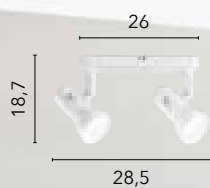

SPOT-CARRERA-2

8031431711182

2xE27 MAX 40W