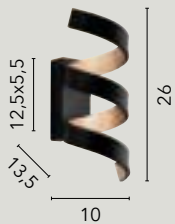

LED-HELIX-AP3C NER
8031414877546

LED-HELIX-L4C NER
8031414877560

LED-HELIX-PT10C NER
8031414877607

LED-HELIX-AP3C BCO
8031414877539

LED 9W
720 lm
3000K ●

LED-HELIX-L4C BCO
8031414877553

LED 12W
740 lm
3000K ●

LED-HELIX-PT10C BCO
8031414877591

LED 30W
1700 lm
3000K ●

LED-HELIX-AP3 NER
8031440362733

LED-HELIX-L4 NER
8031440362726

LED-HELIX-PT10 NER
8031440362702

LED-HELIX-AP3 BCO
8031414868735

LED 9W
720 lm
4000K ○

LED-HELIX-L4 BCO
8031414868742

LED 12W
740 lm
4000K ○

LED-HELIX-PT10 BCO
8031414868728

LED 30W
1700 lm
4000K ○