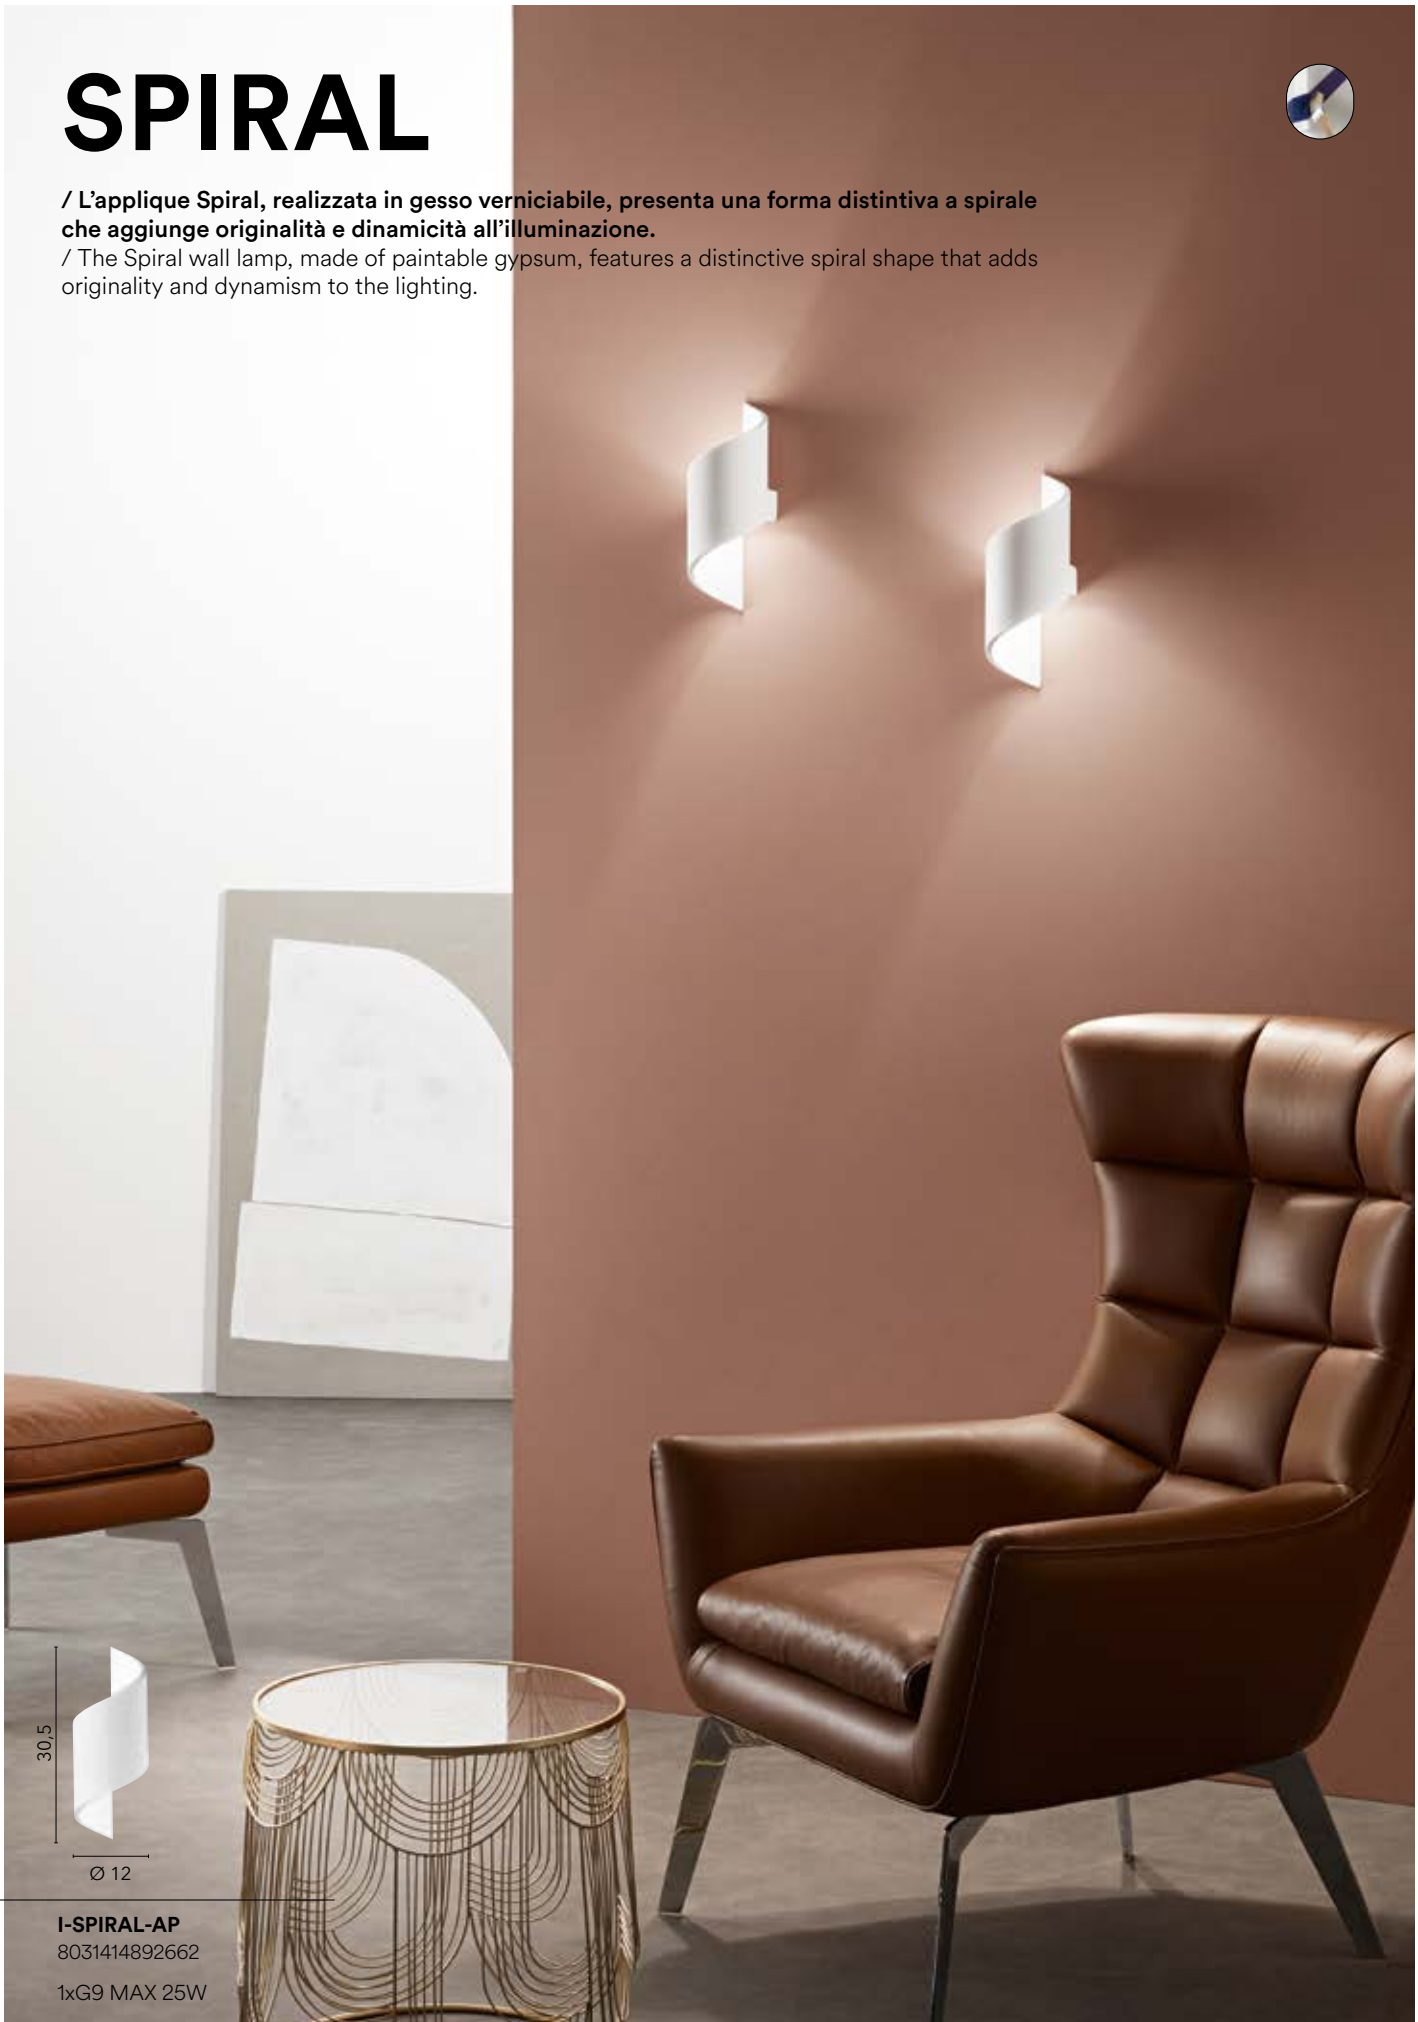

SPIRAL

/ L'applique Spiral, realizzata in gesso verniciabile, presenta una forma distintiva a spirale che aggiunge originalità e dinamicità all'illuminazione.

/ The Spiral wall lamp, made of paintable gypsum, features a distinctive spiral shape that adds originality and dynamism to the lighting.

I-SPIRAL-AP
8031414892662
1xG9 MAX 25W