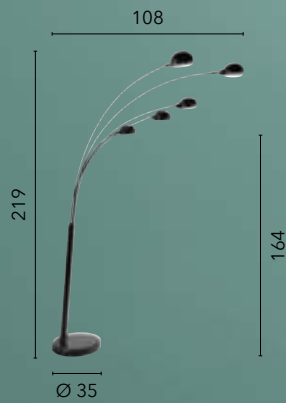

ERACLE

/ Piantana dalla struttura in metallo da cui si irradiano cinque punti luce orientabili, disponibile nelle versioni bianco o nera con base in marmo.

/ Floor lamp with metal structure from which five adjustable light points radiate, available in white or black versions with marble base.

I-ERACLE-PT NERO
8031414877348

I-ERACLE-PT BCO
8031414877324

5xE14