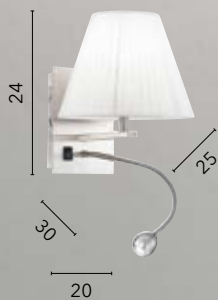

/ Aluminum wall lamp with fabric diffuser available in white, brown and white pleated versions with adjustable LED reading light.

I-090111-5A
8031421131082

LED 3W
60 lm - 4500K
1xE14

I-090111-5F
8031440311557