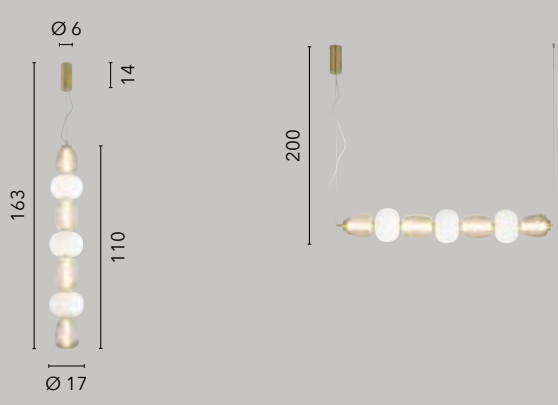

/ The Kemet suspension lamp consists of a metal frame and LED light bar, enriched with decorative blown glass elements in asymmetrical circular shapes. The mixture of materials and shapes lends elegance and originality to environments.

LED-KEMET-S7
8031414920778

LED 40W
4000lm
3000K ●

LED-KEMET-S5
8031414921584

LED 40W
4000lm
3000K ●

TOTEM

/ La collezione Totem si distingue per la sua eleganza variegata: è disponibile come sospensione, applique e lampada da terra. La struttura è in metallo e attorno alla barra LED luminosa si snodano gli elementi decorativi realizzati in un armonioso connubio di forme in vetro soffiato.

/ The Totem collection is distinguished by its variegated elegance: it is available as a suspension, wall and floor lamp. The structure is made of metal, and around the luminous LED bar unfold the decorative elements made of a harmonious combination of blown glass shapes.