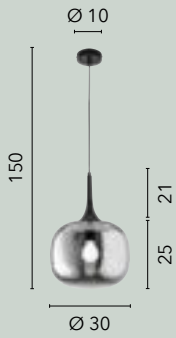

I-JAIPUR-S30-BCO
8031414890118

I-JAIPUR-S30-GR
8031414890125
1xE27

I-JAIPUR-S17-GR
8031414889396
1xE14