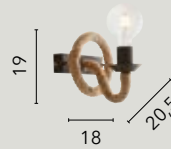

I-ROPE-PL5
8031414872107
5xE27

I-ROPE-PL3
8031414872114
3xE27

I-ROPE-API
8031414872091
1xE27