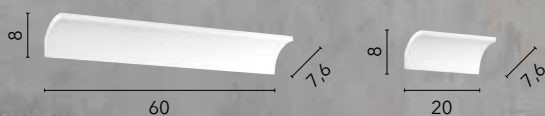

/ The Mustang wall lamp features an aluminum body and heat sink and integrated LED. Available in an embossed white finish, it features a unique design: a kind of curved veil that creates a fascinating play of light reflected toward the wall and upward.