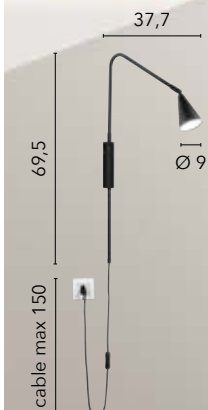

ENEAA

/ Applique a parete con struttura in metallo regolabile e punto luce orientabile.
Disponibile nei colori nero opaco, bianco opaco ed oro satinato.

/ Wall lamp with adjustable metal structure and swivel head lamp. Available in matt black, matt white and satin gold.