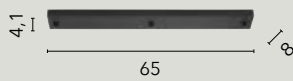

BASE-S-RT3-NER 8031414921300	BASE-S-RT7-NER 8031414921492	BASE-S-RT11-NER 8031414921546
	BASE-S-RT3-BCO 8031414921294	BASE-S-RT7-BCO 8031414921485	BASE-S-RT11-BCO 8031414921539
	BASE-S-RT3-ORO 8031414921324	BASE-S-RT7-ORO 8031414921515	BASE-S-RT11-ORO 8031414921560
	BASE-S-RT3-CR 8031414921317	BASE-S-RT7-CR 8031414921508	BASE-S-RT11-CR 8031414921553
	BASE-S-RT3-AB 8031414921331 3xE27	BASE-S-RT7-AB 8031414921522 7xE27	BASE-S-RT11-AB 8031414921577 11xE27