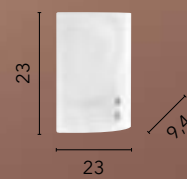

I-MIRO/AP
8031432691193
1xE27