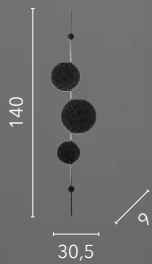

IDOL

/ Applique a LED realizzato in alluminio disponibile nelle varianti nero opaco e oro satinato.

/ LED wall lamp made of aluminum available in matt black and satin gold.

LED-IDOL-AP-NER
8031414896882

LED-IDOL-AP-ORO
8031414896899

LED 33W
3720 lm
3000K 4000K