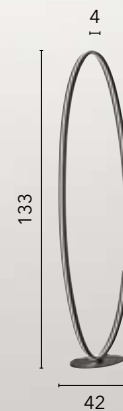

LED-CLARKE-PTC
8031414877737

LED 25W
3650 lm
3000K ●

LED-CLARKE-S120
8031414871520

LED 88W
11000 lm
4000K ●

LED-CLARKE-S80
8031414871513

LED 60W
6750 lm
4000K ●

LED-CLARKE-L
8031414871544

LED 20W
2050 lm
4000K ●

LED-CLARKE-PT
8031414871537

LED 25W
3650 lm
4000K ●