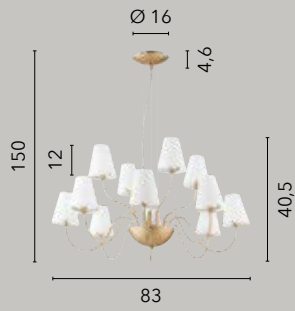

I-CANTO/12
8031414863310
12xG9