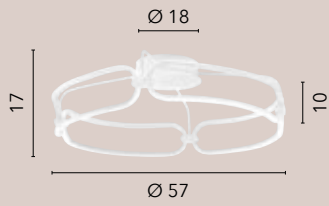

LED-INFINITY-PL60
8031414868841

LED 49W
4400 lm
4000K

LED 33W
2970 lm
4000K