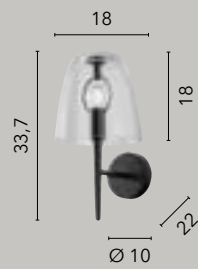

/ Collection with a refined design in transparent blown glass or white in paste with structure in black metal and satin gold.

I-ARES-S2-TR

8031414884612

2xE27

I-ARES-S35-TR

8031414884490

1xE27

I-ARES-AP2-TR