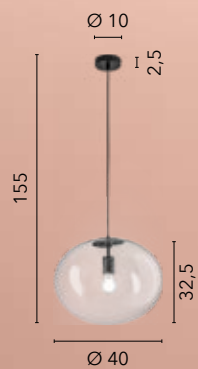

GALAXY

/ Collezione realizzata con struttura in metallo nero e sfere finemente lavorate in vetro soffiato.

/ Collection realized with structure in black metal and spheres finely worked in blown glass.