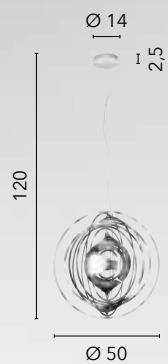

I-CLUB-S50 BCO
8031440362801

I-CLUB-S50 CR
8031440362818

1xE27

LOVER

/ Collezione dalle linee curve e sinuose in metallo flessibile rivestito in silicone nero o bianco.

/ Collection with curved and sinuous lines in flexible metal covered in black and white silicone.