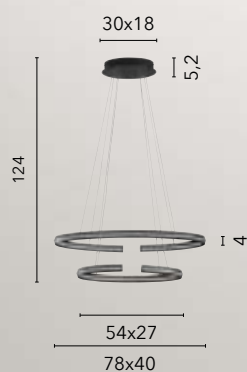

/ Collezione con montatura in fine alluminio
nero gofrato e diffusore in silicone.

/ Collection with fine embossed black aluminum
frame and silicone diffuser.

LED-CLARKE-S120C
8031414877744

LED 88W
11000 lm
3000K ●

LED-CLARKE-S80C
8031414877751

LED 60W
6750 lm
3000K ●

LED-CLARKE-LC
8031414877720

LED 20W
2050 lm
3000K ●

LED-CLARKE-PTC
8031414877737

LED 25W
3650 lm
3000K ●

LED-CLARKE-S120
8031414871520

LED 88W
11000 lm
4000K ●