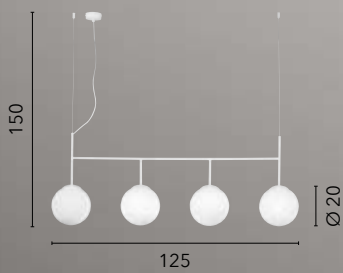

BALY

/ Sospensione realizzata in metallo in bianco opaco con sfere in vetro opale.
/ Suspension made of matt white metal with opal glass spheres.

I-BALY-S4
8031414896998
4xE27 LED