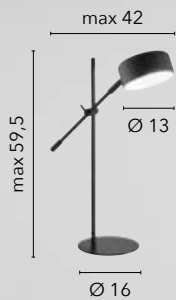

EIFFEL

/ Lampada da tavolo realizzata in metallo disponibile nelle versioni **nera, bianca, oro e nickel**. Punto luce orientabile.

/ Table lamp made of metal available in black, white, gold and nickel versions. Adjustable light head.

LDT-EIFFEL-NER
8031414892754

LDT-EIFFEL-BCO
8031414892747

LDT-EIFFEL-ORO
8031414892730

LDT-EIFFEL-NIK
8031414892969

1xE14