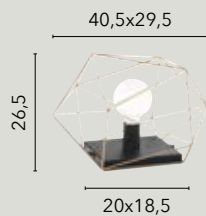

I-ABRAXAS-L1 BCO
8031414871636

I-ABRAXAS-L1 ORO
8031414869114

1xE27