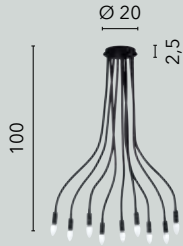

I-CLUB-S50 BCO
8031440362801

I-CLUB-S50 CR
8031440362818

1xE27

LOVER

/ Collezione dalle linee curve e sinuose in metallo flessibile rivestito in silicone nero o bianco.

/ Collection with curved and sinuous lines in flexible metal covered in black and white silicone.