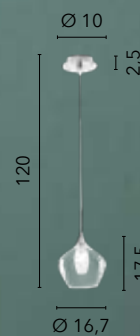

SKYLINE

/ La collezione Skyline si caratterizza da un doppio vetro trasparente esterno e interno bianco satinato, completata da una struttura in metallo cromo. Le diverse dimensioni sono sapientemente accostate per creare un effetto visivo intrigante e contemporaneo.

/ The Skyline collection features a double clear glass exterior and satin white interior, complemented by a chrome metal frame. The different sizes are cleverly juxtaposed to create an intriguing and contemporary visual effect.

I-SKYLINE/S6
8031440311908
6xG9 LED

I-SKYLINE/S3
8031440311632
3xG9 LED

I-SKYLINE/S1
8031439151263
1xG9 LED