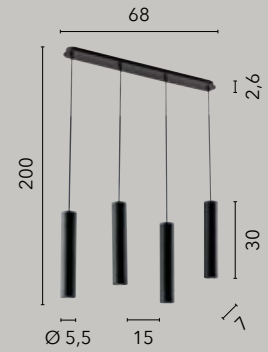

/ Suspensions and ceiling lamps with square and round metal structure available in chrome, white, matt black and corten, brush gold finish.

cavo
cable

struttura
structure

I-FLUKE-S NERO
8031440362504

I-FLUKE-S30 NERO
8031414875603