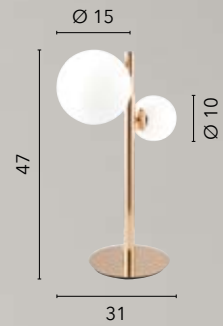

I-HERA-L2
8031414863259
2xG9 LED