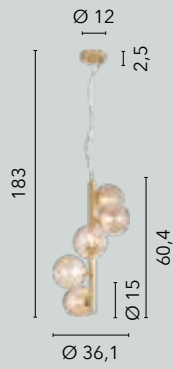

I-HONEY-S5-NER
8031414888634