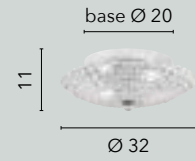

I-PLANET/PL32
8031440353366
4xG9