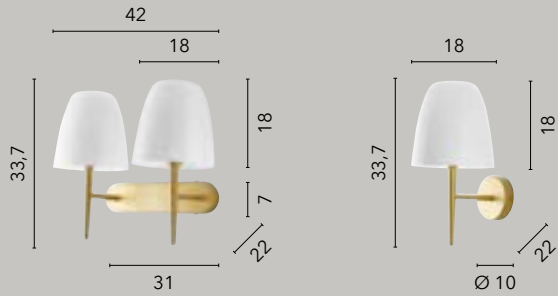

I-ARES-AP2-BCO

8031414884582

2xE14

I-ARES-AP1-BCO

8031414884568

1xE14