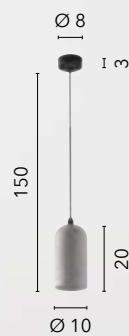

ANDO

/ Sospensioni in cemento naturale grigio disponibile in tre versioni dalle forme modellate.

/ Pendant lamps in natural grey cement available in three models with shaped shapes.