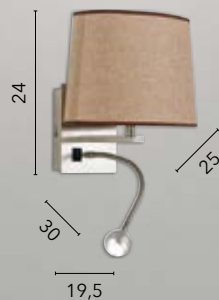

/ Aluminum wall lamp with fabric diffuser available in white, brown and white pleated versions with adjustable LED reading light.

I-090111-5A
8031421131082

LED 3W
60 lm - 4500K
1xE14

I-090111-5F
8031440311557