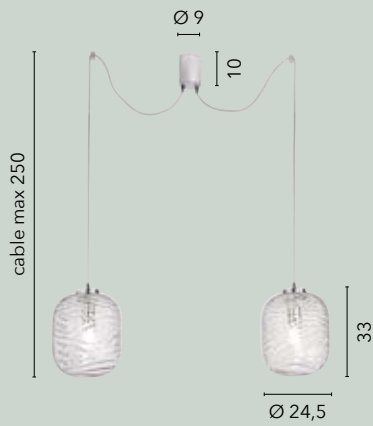

I-NEREIDE-G-PL30 TR
8031414874408

I-NEREIDE-G-PL25 TR
8031414874439

1xE27 LED

1xE27 LED

I-NEREIDE-C-S2 TR
8031414874361
2xE27 LED