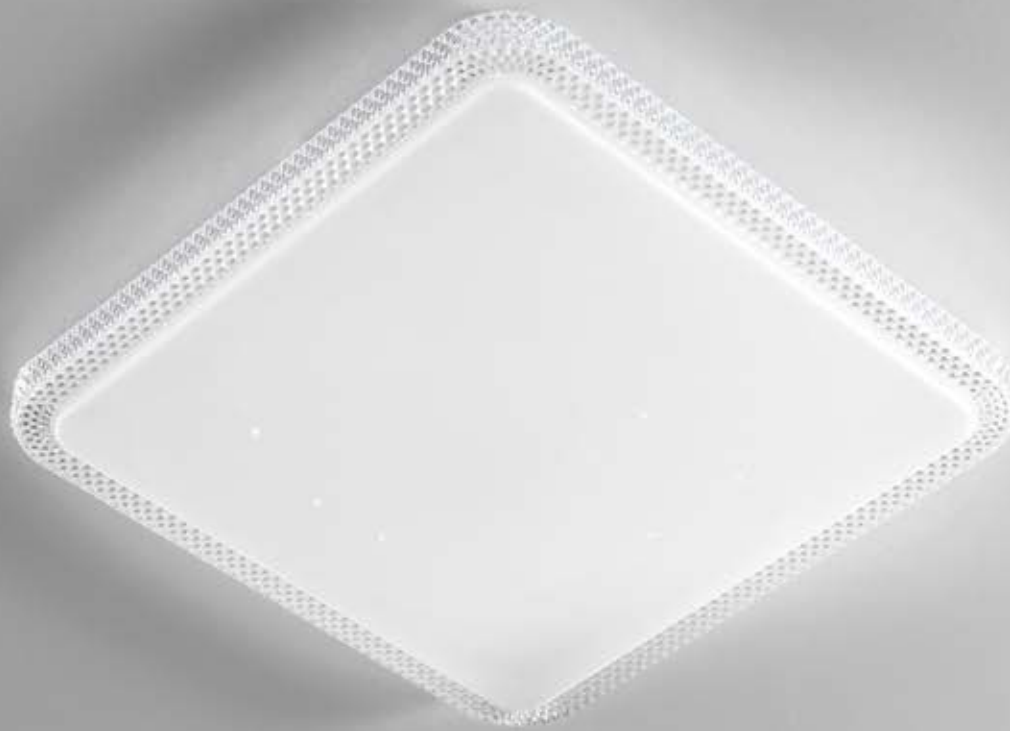

SMART INTEC

SMART LIFE

Powered by TUYA Intelligence Inside

Control system easy installation

Smart Intec WIFI

RF 2.4G control system

ALEXA e GOOGLE HOME voice control

I-PIXEL-Q50-INT