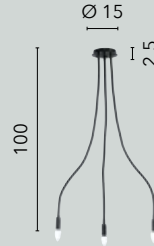

I-CLUB-S50 BCO
8031440362801

I-CLUB-S50 CR
8031440362818

1xE27

LOVER

/ Collezione dalle linee curve e sinuose in metallo flessibile rivestito in silicone nero o bianco.

/ Collection with curved and sinuous lines in flexible metal covered in black and white silicone.