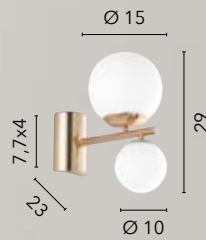

I-HERA-AP2
8031414863242
2xG9 LED