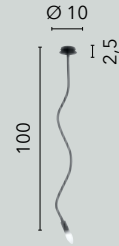

I-CLUB-S50 BCO
8031440362801

I-CLUB-S50 CR
8031440362818

1xE27

LOVER

/ Collezione dalle linee curve e sinuose in metallo flessibile rivestito in silicone nero o bianco.

/ Collection with curved and sinuous lines in flexible metal covered in black and white silicone.