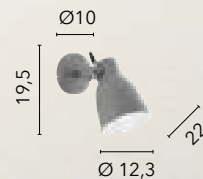

/ The collection features dolomite gray metal lamps with white interiors, distinguished by nickel finishes and swivel points.

I-LEGEND-AP4 GRI
8031414863013

4xE27

I-LEGEND-AP2 GRI
8031414862993

2xE27

I-LEGEND-AP1 GRI
8031414862948