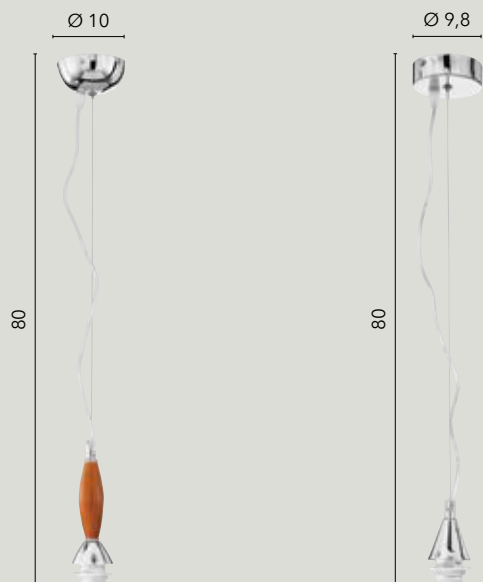

MT3202441

8031427591149

E27

Pendel ogiva legno filo acciaio

Wooden ogive pendel with steel wire

MT3201901

8031427581140

E27

Pendel cono cromo filo acciaio

Chrome pendel with steel wire