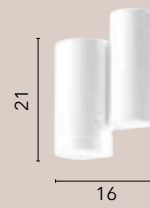

I-BANJIE-AP4
8031414866533
4xGU10
MAX 9W