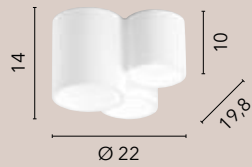

I-BANJIE-PL3
8031414867486
3xGU10
MAX 9W