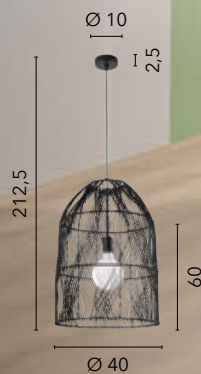

ANCELLA

/ Disponibile in nero, la sospensione Ancella, con paralume in rattan a forma di cupola, ha un fascino unico. Il cavo di sospensione in tessuto scuro aggiunge un tocco di eleganza.
/ Available in black, the Ancella pendant, with a dome-shaped rattan shade, has a unique appeal. The dark fabric suspension cord adds a touch of elegance.

I-ANCELLA-S1

8031414921935

1xE27