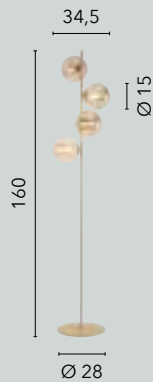

I-HONEY-PT4-NER
8031414888665

I-HONEY-L2
8031414874705
2xG9 LED

I-HONEY-PT4
8031414874712
4xG9 LED