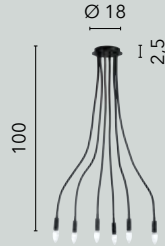

I-CLUB-S50 BCO
8031440362801

I-CLUB-S50 CR
8031440362818

1xE27

LOVER

/ Collezione dalle linee curve e sinuose in metallo flessibile rivestito in silicone nero o bianco.

/ Collection with curved and sinuous lines in flexible metal covered in black and white silicone.