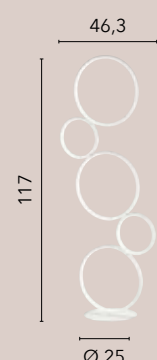

LED-FREDY-L3
8031414884841
LED 15W
1980 lm
3000K 4000K 6500K ●●●

LED-FREDY-L1
8031414884834
LED 15W
1440 lm
3000K 4000K 6500K ●●●

LED-FREDY-PT5
8031414884865
LED 36W
4080 lm
3000K 4000K 6500K ●●●