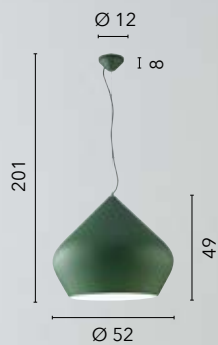

THOLOS

/ Sospensione in metallo dalle forme armoniose disponibile in diversi colori quali nero, grigio o bianco gofrato con interno oro satinato e corten, verde o giallo con interno bianco.

/ Metal suspension with harmonious shapes available in different colors such as black, gray or white embossed with satin gold interior and corten, green or yellow with white interior.

I-THOLOS-S52 NER
8031414862818

I-THOLOS-S52 BCO
8031414862771

I-THOLOS-S52 GRI
8031414862788

I-THOLOS-S52 BRO
8031414862832

I-THOLOS-S52 VDE
8031414862795

I-THOLOS-S52 GIA
8031414862825

1xE27