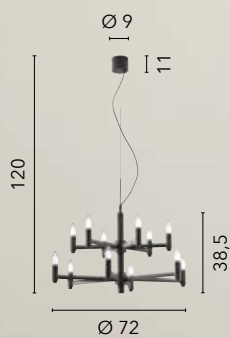

KAROL

/ Collezione contemporanea in metallo grigio ardesia satinato.
/ Contemporary collection in satin grey slate metal.

I-KAROL-12
8031414870004

12xE14