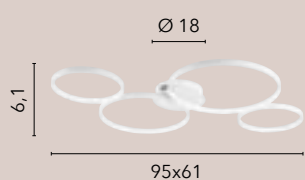

LED-FREDY-PL4
8031414884827
LED 60W
8000 lm
3000K 4000K 6500K ●●●

LED-FREDY-PL3
8031414884810
LED 40W
5200 lm
3000K 4000K 6500K ●●●

LED-FREDY-PL2
8031414884803
LED 30W
4370 lm
3000K 4000K 6500K ●●●