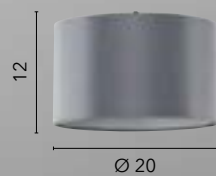

MAX

/ Paralume in tessuto avorio o grigio multifunzione con doppio fissaggio dotata di adattatore per portalampade E27 o E14.

/ Multifunctional ivory or grey fabric lampshade with double fixing equipped with adapter for E27 or E14 lamp hold.

CEILING
PENDANT
NOT INCLUDED

> Sospensioni pg. 858

> Ceiling pendant pg. 858

I-PRLM-MAX-L AV
8031414865000

I-PRLM-MAX-S AV
8031414865017

I-PRLM-MAX-L GR
8031414864997

I-PRLM-MAX-S GR
8031414865024

1xE27 / 1xE14

1xE27 / 1xE14