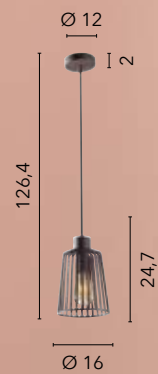

/ Suspension lamp with elegant metal finish
 available in coffee version.

I-DAYTON-S25 BRO

8031440365161

1xE27

I-DAYTON-S16 BRO

8031440365192

1xE27

HARLEM