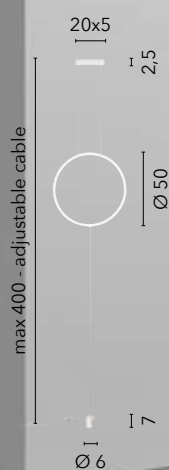

PORTAL

/ Piantana a sospensione finemente lavorata in metallo nelle versioni bianca e nera composta dalla geometria perfetta del cerchio. Pedaliera per accensione e switch per sistema cambio colore temperatura.

/ Suspension lamp finely worked in metal in the white and black versions composed of the perfect geometry of the circle. Pedals for ignition and switch for color change temperature system.

LED-PORTAL-PT-NER
8031414896837

LED-PORTAL-PT-BCO
8031414896844

LED 20W
2400 lm
3000K 4000K 6500K