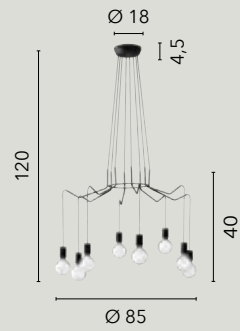

I-HABITAT-S8 NER
8031414869503

I-HABITAT-S8 BCO
8031414869459
8xE27

I-HABITAT-S6 BCO
8031414869442
6xE27