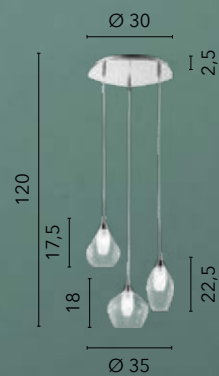

SKYLINE

/ La collezione Skyline si caratterizza da un doppio vetro trasparente esterno e interno bianco satinato, completata da una struttura in metallo cromo. Le diverse dimensioni sono sapientemente accostate per creare un effetto visivo intrigante e contemporaneo.

/ The Skyline collection features a double clear glass exterior and satin white interior, complemented by a chrome metal frame. The different sizes are cleverly juxtaposed to create an intriguing and contemporary visual effect.

I-SKYLINE/S6
8031440311908
6xG9 LED

I-SKYLINE/S3
8031440311632
3xG9 LED

I-SKYLINE/S1
8031439151263
1xG9 LED