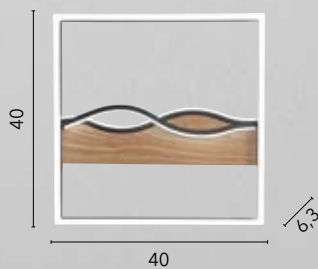

HAWAII

/ Plafoniera Hawaii è in metallo con base effetto legno. Disponibile in due forme, circolare e rettangolare, presentano entrambe delle linee ondulate che aggiungono un tocco di dinamismo. Si può scegliere tra due colori: bianco o nero.

/ Hawaii ceiling lamp is made of metal with a wood-effect base. Available in two shapes, circular and rectangular, both have wavy lines that add a touch of dynamism. You can choose from two colors: white or black.

I-HAWAII-Q40-NER
8031414915316

I-HAWAII-R40-NER
8031414915330

I-HAWAII-Q40-BCO
8031414915323

I-HAWAII-R40-BCO
8031414915347

LED 40W
5120 lm
3000K 4000K 6500K ●●●

LED 36W
4605 lm
3000K 4000K 6500K ●●●