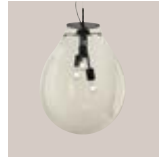

03 CHIC&CO

156
AZUMA

04 PERSONALITY