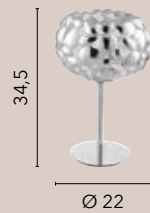

I-DIONISO-L-BCO
8031440359245

I-DIONISO-LG-CR
8031440359238

I-DIONISO-L-CR
8031440359252

I-DIONISO-PT-CR
8031440359214

1xE27

1xE27

3xE27