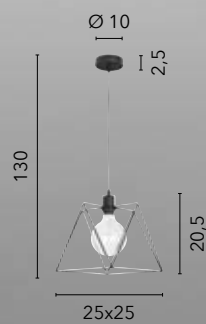

SANTANA

/ La sospensione Santana presenta un design distintivo. Caratterizzata da una struttura poligonale in metallo, offre un'eleganza senza tempo con la sua colorazione nera opaca.

/ The Santana suspension lamp features a distinctive design. Featuring a polygonal metal frame, it offers timeless elegance with its matte black coloring.

I-SANTANA-L-S1

8031440354356

1xE27

I-SANTANA-M-S1

8031440312899

1xE27