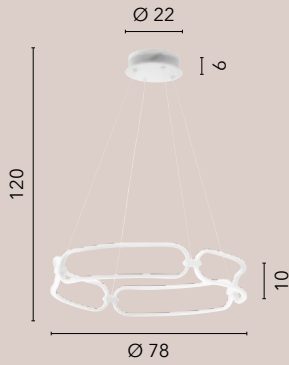

LED-CLARKE-S80
8031414871513

LED 60W
6750 lm
4000K ●

LED-CLARKE-L
8031414871544

LED 20W
2050 lm
4000K ●

LED-CLARKE-PT
8031414871537

LED 25W
3650 lm
4000K ●

INFINITY

**/ Collezione con struttura finemente lavorata
in alluminio dai toni bianco opaco con diffusore in silicone.**
/ Collection with structure finely worked
in aluminum in white matt tones with silicone diffuser.