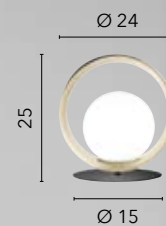

SONETTO

/ Collezione con struttura in alluminio declinata nei colori oro e nero opaco con sfere in vetro opale.

/ Collection with aluminum structure in gold and matt black with opal glass spheres.