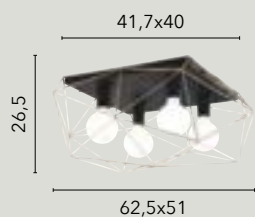

I-ABRAXAS-PL4 BCO
8031414871650

I-ABRAXAS-PL4 ORO
8031414869107

I-ABRAXAS-PL2 ORO
8031414869091

I-ABRAXAS-PL1 ORO
8031414872626

4xE27

2xE27

1xE27