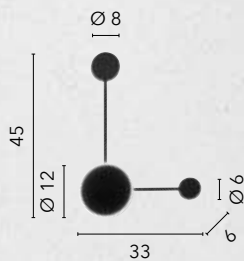

ETERE

/ Applique a LED realizzato in alluminio disponibile nelle varianti nero opaco, bianco e oro satinato.
/ LED wall lamp made of aluminum available in matt black, white and satin gold.

LED-ETERE-PL2 NER
8031414889532

LED-ETERE-PL2 BCO
8031414889525

LED-ETERE-PL3 BCO
8031414889556

LED-ETERE-PL2 ORO
8031414889549

LED-ETERE-PL3 ORO
8031414889570

LED 10W
1380 lm
3000K 4000K 6500K ●●●

LED 12W
1620 lm
3000K 4000K 6500K ●●●