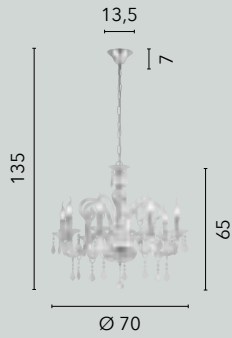

/ Glass collection embellished with K9 crystal pendants that add a touch of class to any type of setting.

I-246/00900
8031422681098
8xE14

I-246/00200
8031414057184
5xE14

I-246/00100
8031414057160
3xE14

I-246/00800
8031414085460
2xE14