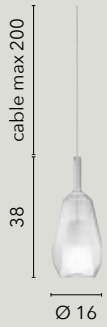

I-PIREX-S16-TR
8031414921225
1xE27