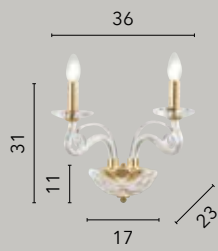

I-EPOQUE/AP2
8031440352277
2xE14