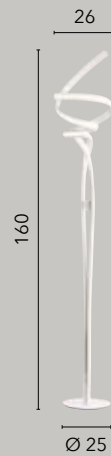

LED-MYSTRAL-PT

8031414868636

LED 36W
5600 lm
3000K 4000K ● ●