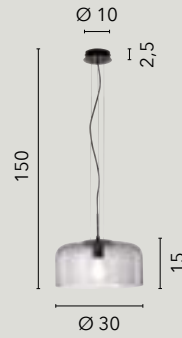

I-GIBUS-S40 BCO
8031414873876

I-GIBUS-S35 BCO
8031414875078

I-GIBUS-S30 BCO
8031414875030

I-GIBUS-S40 TR
8031414873111

I-GIBUS-S35 TR
8031414875061

I-GIBUS-S30 TR
8031414875023

I-GIBUS-S40 GR
8031414873128

I-GIBUS-S35 GR
8031414875092

I-GIBUS-S30 GR
8031414875047

I-GIBUS-S40 AMB
8031414868582

I-GIBUS-S35 AMB
8031414875085

I-GIBUS-S30 AMB
8031414875016

I-GIBUS-S40 BLU
8031414873869

I-GIBUS-S35 BLU
8031414875108

I-GIBUS-S30 BLU
8031414875054

1xE27

1xE27

1xE27