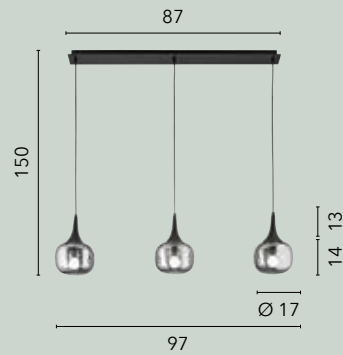

I-JAIPUR-SQ3-BCO
8031414889402

I-JAIPUR-S5-GR
8031414889457
2xE27 + 3xE14

I-JAIPUR-S3-GR
8031414889433
1xE27 + 2xE14

I-JAIPUR-SQ3-GR
8031414889419
3xE14