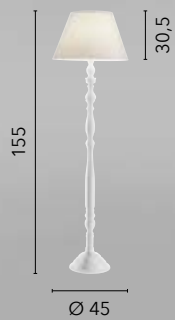

I-STUDIOS/PT
8031440359825
1xE27

BOURLESQUE

/ Piantana in legno dalle linee modellate con finiture bianche e paralume in tessuto bianco.
/ Wooden floor lamp with shaped lines with white finishes and white fabric lampshade.