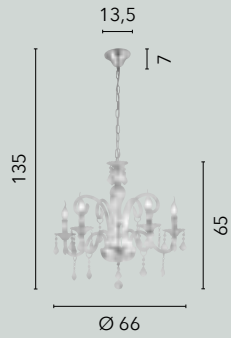

/ Glass collection embellished with K9 crystal pendants that add a touch of class to any type of setting.

I-246/00900
8031422681098
8xE14

I-246/00200
8031414057184
5xE14

I-246/00100
8031414057160
3xE14

I-246/00800
8031414085460
2xE14