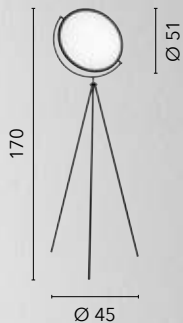

RADAR

/ Piantana in metallo con diffusore ultrasottile in acrilico orientabile.

Sistema cambio temperatura colore con interruttore.

/ Metal floor lamp with ultra-thin adjustable acrylic diffuser.

Color temperature change system with switch.

LED-RADAR-PT-NER
8031414884797

LED-RADAR-PT-BCO
8031414884780

LED 24W
1980 lm
3000K 4000K 6500K ●●●