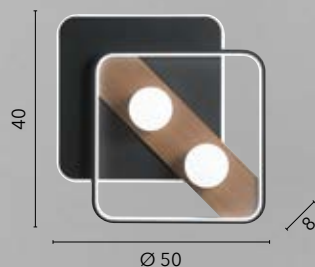

CRICKET

/ La collezione Cricket si distingue per il suo doppio elemento sovrapposto dalla forma quadrata e angoli smussati. Le linee rette sono smorzate dalle sfere in acrilico. Versatile, può essere fissata a parete o a soffitto, ed è disponibile nelle varianti bianca e nera.

/ The Cricket collection is characterized by its double overlapping element with a square shape and rounded corners. The straight lines are softened by acrylic spheres. Versatile, it can be fixed to the wall or ceiling, and is available in white and black variants.

I-CRICKET-Q50-NER
8031414917204

I-CRICKET-Q50-BCO
8031414889808

LED 40W
4540 lm
3000K 4000K 6500K ●●●