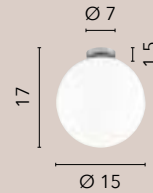

I-LAMPD/PL30 BCO
8031414875641
1xE27 LED

I-LAMPD/PL20 BCO
8031414875634
1xE14 LED

I-LAMPD/PL15 BCO
8031414875627
1xG9 LED