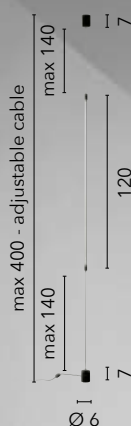

GRAVITY

/ Piantana a sospensione finemente lavorata in metallo nelle versioni bianca, nera ed oro dalle linee minimali ed eleganti dotata di supporti in acciaio per regolarne posizionamento ed altezza. Pedaliera per accensione e switch per sistema cambio colore temperatura.

/ Pendant lamp finely worked in metal in the white, black and gold versions with minimal and elegant lines equipped with steel supports to adjust its positioning and height. Pedals for ignition and switch for color change temperature system.