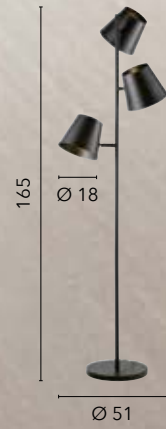

I-COLT-PT3 GR
8031414875511

I-COLT-S3 RU
8031414875542

I-COLT-L1 RU
8031414875481

I-COLT-PT3 RU
8031414875528

I-COLT-PT1 RU
8031414875504

3xE27

1xE27

3xE27

1xE27