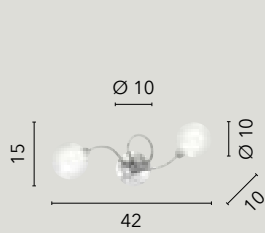

I-BLOG-PL2
8031440352536
2xG9