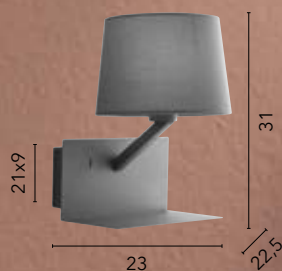

CIAK

/ Applique in metallo gofrato bianco o grigio con paralume in tessuto in tinta ed entrata USB 2A.
/ White or grey embossed metal wall lamp with fabric lampshade in the same colour and USB input 2A.

I-CIAK-AP BCO
8031414869749

I-CIAK-AP GR
8031414869756

1xE27