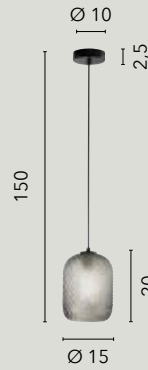

I-ASHFORD-S40 BCO
8031414888047

I-ASHFORD-S20 BCO
8031414874989

I-ASHFORD-S15 BCO
8031414874927

I-ASHFORD-S40 TR
8031414888078

I-ASHFORD-S20 TR
8031414874972

I-ASHFORD-S15 TR
8031414874910

I-ASHFORD-S40 AMB
8031414888030

I-ASHFORD-S20 AMB
8031414874965

I-ASHFORD-S15 AMB
8031414874934

I-ASHFORD-S40 GR
8031414888061

I-ASHFORD-S20 GR
8031414874996

I-ASHFORD-S15 GR
8031414874941

I-ASHFORD-S40 BLU
8031414888054

I-ASHFORD-S20 BLU
8031414875009

I-ASHFORD-S15 BLU
8031414874958

1xE27

1xE27

1xE27