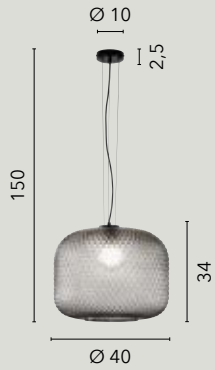

I-ASHFORD-S40 BCO
8031414888047

I-ASHFORD-S20 BCO
8031414874989

I-ASHFORD-S15 BCO
8031414874927

I-ASHFORD-S40 TR
8031414888078

I-ASHFORD-S20 TR
8031414874972

I-ASHFORD-S15 TR
8031414874910

I-ASHFORD-S40 AMB
8031414888030

I-ASHFORD-S20 AMB
8031414874965

I-ASHFORD-S15 AMB
8031414874934

I-ASHFORD-S40 GR
8031414888061

I-ASHFORD-S20 GR
8031414874996

I-ASHFORD-S15 GR
8031414874941

I-ASHFORD-S40 BLU
8031414888054

I-ASHFORD-S20 BLU
8031414875009

I-ASHFORD-S15 BLU
8031414874958

1xE27

1xE27

1xE27