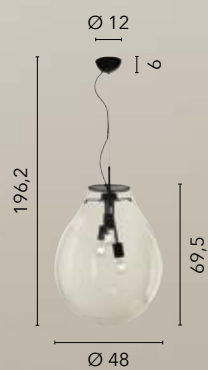

AZUMA

/ Collezione a goccia in vetro soffiato trasparente con struttura in metallo nero satinato.
/ Collection in transparent blown glass with structure in satin black metal.