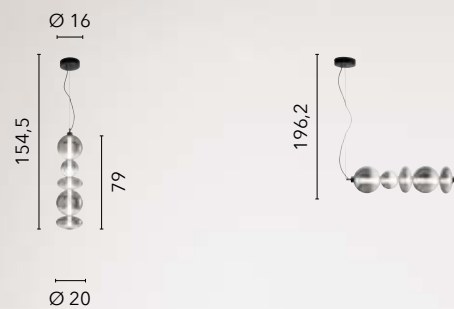

LED-KEMET-S5
8031414921584

LED 40W
4000lm
3000K ●