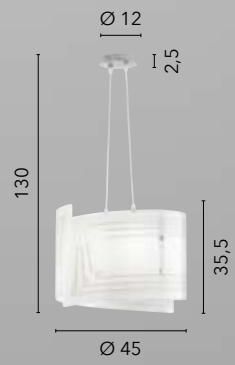

I-CONCEPT/S45
8031440365147
2xE27