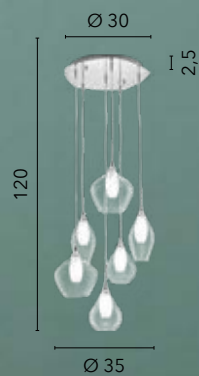

SKYLINE

/ La collezione Skyline si caratterizza da un doppio vetro trasparente esterno e interno bianco satinato, completata da una struttura in metallo cromo. Le diverse dimensioni sono sapientemente accostate per creare un effetto visivo intrigante e contemporaneo.

/ The Skyline collection features a double clear glass exterior and satin white interior, complemented by a chrome metal frame. The different sizes are cleverly juxtaposed to create an intriguing and contemporary visual effect.

I-SKYLINE/S6
8031440311908
6xG9 LED

I-SKYLINE/S3
8031440311632
3xG9 LED

I-SKYLINE/S1
8031439151263
1xG9 LED