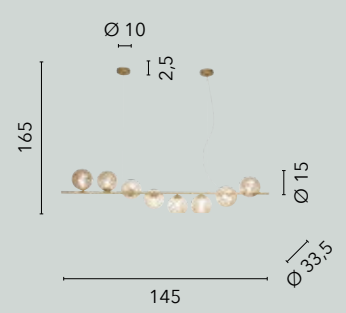

I-HONEY-S8-NER
8031414892006

I-HONEY-S5
8031414874682
5xG9 LED

I-HONEY-S8
8031414891993
8xG9 LED