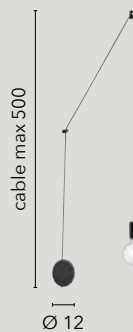

I-HABITAT-PL3 NER
8031414869633

I-HABITAT-PL1 NER
8031414869640

I-HABITAT-PL3 BCO
8031414869602

I-HABITAT-PL1 BCO
8031414869619

3xE27

1xE27

12 pcs INCL

4 pcs INCL