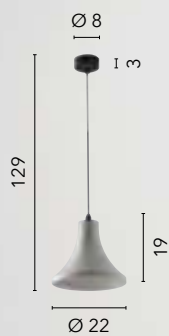

ANDO

/ Sospensioni in cemento naturale grigio disponibile in tre versioni dalle forme modellate.

/ Pendant lamps in natural grey cement available in three models with shaped shapes.