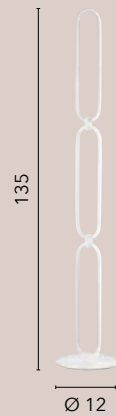

LED 11W
1400 lm
4000K

LED 11,5W
1030 lm
4000K

LED-INFINITY-PT
8031414868797

LED 30W
2700 lm
4000K