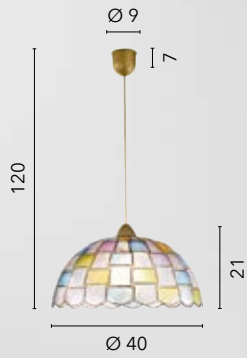

PAULA

/ Sospensione Tiffany in madreperla con cavo in oro.
/ Tiffany suspension in mother of pearl with gold cable.

I-PAULA/S1
8031433561204
1xE27