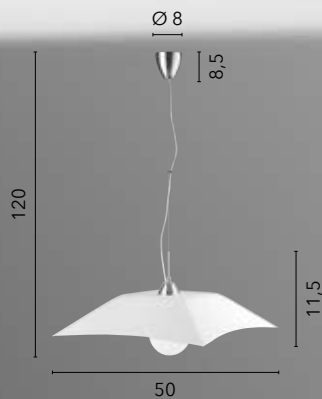

OSIRIDE

/ La collezione Osiride presenta un design sofisticato con lampade realizzate in vetro bianco satinato e finiture in cromo. Coniugando eleganza e modernità, questa collezione aggiunge un tocco di raffinatezza a qualsiasi ambiente.

/ The Osiride collection features a sophisticated design with lamps made of white satin glass and chrome finishes. Combining elegance and modernity, this collection adds a touch of sophistication to any setting.

I-OSIRIDE-S50

8031414872756

1xE27