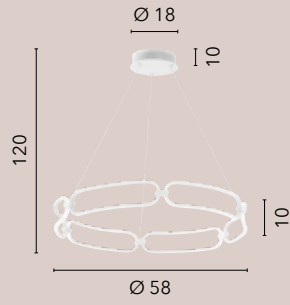

LED-CLARKE-S80
8031414871513

LED 60W
6750 lm
4000K ●

LED-CLARKE-L
8031414871544

LED 20W
2050 lm
4000K ●

LED-CLARKE-PT
8031414871537

LED 25W
3650 lm
4000K ●

INFINITY

**/ Collezione con struttura finemente lavorata
in alluminio dai toni bianco opaco con diffusore in silicone.**
/ Collection with structure finely worked
in aluminum in white matt tones with silicone diffuser.