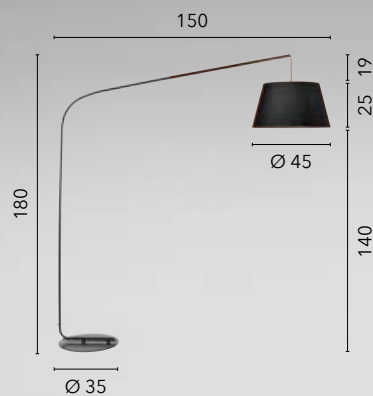

I-ENJOY-PT-NER
8031414884711

1xE27
electric cable length 230cm

DREAM

/ Piantana ad arco realizzata in metallo con paralume in tessuto e base in marmo. Disponibile nei colori bianco e nero.

/ Arched floor lamp made of metal with fabric lampshade and marble base. Available in white and black.