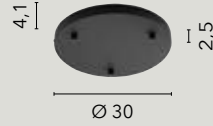

BASE-S-R1-NER 8031414921256	BASE-S-R3-NER 8031414921355	BASE-S-R6-NER 8031414921409	BASE-S-R9-NER 8031414921447
	BASE-S-R1-BCO 8031414921249	BASE-S-R3-BCO 8031414921348	BASE-S-R6-BCO 8031414921393	BASE-S-R9-BCO 8031414921430
	BASE-S-R1-ORO 8031414921270	BASE-S-R3-ORO 8031414921379	BASE-S-R6-ORO 8031414921416	BASE-S-R9-ORO 8031414921461
	BASE-S-R1-CR 8031414921263	BASE-S-R3-CR 8031414921362	BASE-S-R6-CR 8031414921607	BASE-S-R9-CR 8031414921454
	BASE-S-R1-AB 8031414921287 1xE27	BASE-S-R3-AB 8031414921386 3xE27	BASE-S-R6-AB 8031414921423 6xE27	BASE-S-R9-AB 8031414921478 9xE27