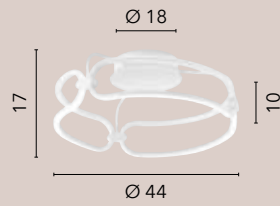

LED 49W
4400 lm
4000K

LED-INFINITY-PL45
8031414868834

LED 33W
2970 lm
4000K