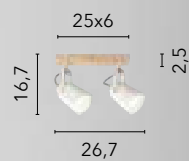

EDA

/ Collezione realizzata in metallo con base effetto legno naturale e spot orientabili in bianco opaco.

/ Collection made of metal with natural wood effect base and white adjustable spots.