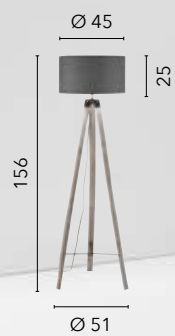

GALLERY

/ Lampada da terra con cavalletto realizzato in legno tortora decapè con paralume in tessuto dalle sfumature tortora.

/ Floor lamp with stand made of dove-grey wood pickles with fabric lampshade in dove-grey shades.

I-GALLERY/PT
8031440359856
1xE27