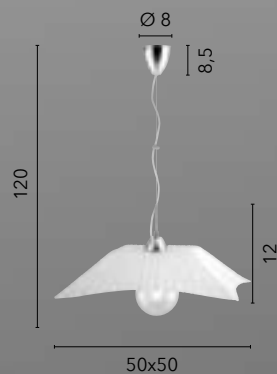

/ The Iside collection offers a range of lamps characterized by diamond glass, enhanced by elegant chrome finishes. Geometric shapes lend a touch of modernity and style to each piece in the collection.