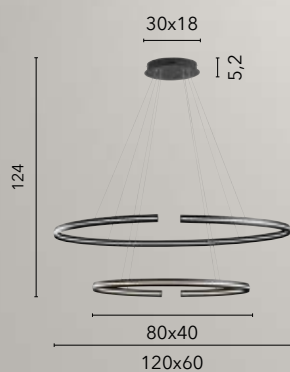

LED 15W
2530 lm
3000K 4000K ● ●

LED-MYSTRAL-L

8031414868667

LED 15W
1800 lm
3000K 4000K ● ●

LED-MYSTRAL-PT

8031414868636

LED 36W
5600 lm
3000K 4000K ● ●

CLARKE

/ Collezione con montatura in fine alluminio
nero gofrato e diffusore in silicone.

/ Collection with fine embossed black aluminum
frame and silicone diffuser.

LED-CLARKE-S120C
8031414877744

LED 88W
11000 lm
3000K ●