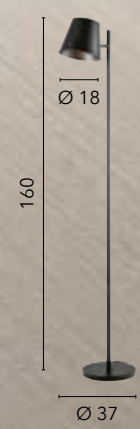

I-COLT-PT1 GR
8031414875498

I-COLT-S3 RU
8031414875542

I-COLT-L1 RU
8031414875481

I-COLT-PT3 RU
8031414875528

I-COLT-PT1 RU
8031414875504

3xE27

1xE27

3xE27

1xE27