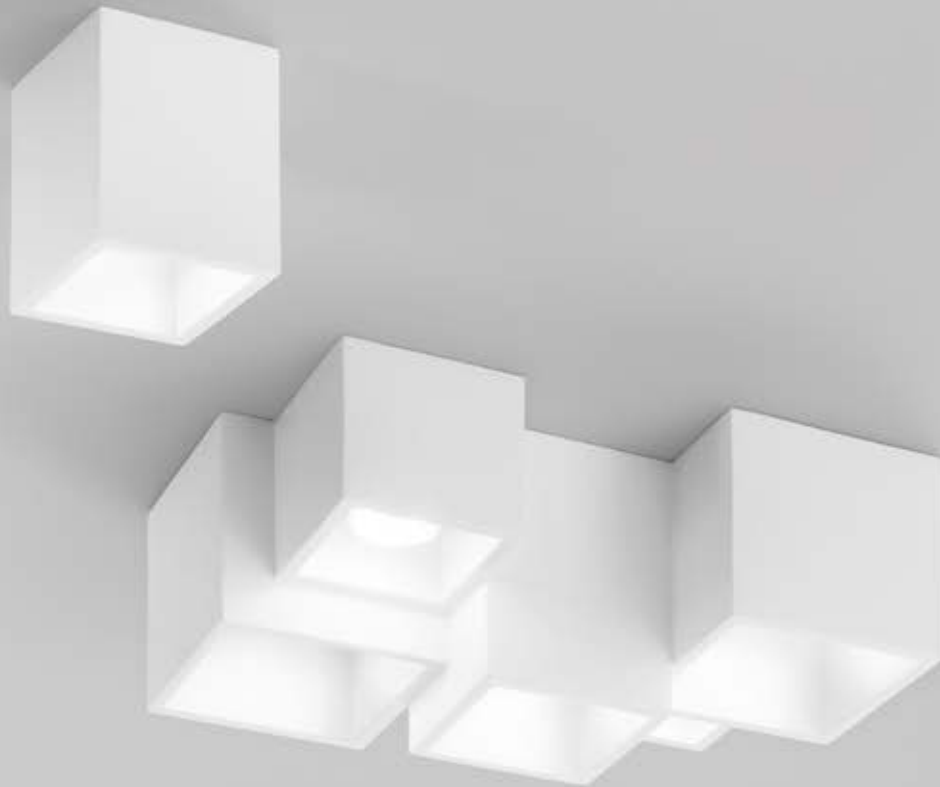

FOSTER

/ Foster è la collezione composta da applique o plafoniere disponibili in singola o doppia composizione. Grazie alla luce a biemissione, offrono un'illuminazione versatile e uniforme. La loro struttura in gesso verniciabile consente la personalizzazione del colore.

/ Foster is the collection consisting of wall or ceiling lamps available in single or double composition. Thanks to bi-emission light, they offer versatile and uniform lighting. Their paintable plaster structure allows for color customization.