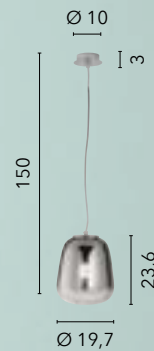

SMOKE

/ Collezione in vetro soffiato con decoro cromato sfumato con struttura in metallo cromo.

/ Collection in blown glass with chromed decoration shaded with chrome metal structure.