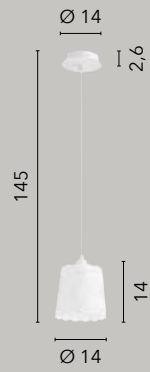

I-CLUNY-S14
8031440362870
1xE14