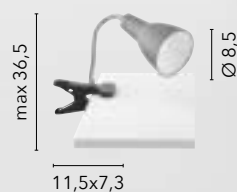

LOGIKO

/ La collection Logiko, composée de matériaux de haute qualité, offre une solution d'éclairage polyvalente et sophistiquée. Les diffuseurs réglables permettent d'ajuster individuellement la direction de la lumière. Disponible en blanc, noir et gris.

/ Made from high-quality materials, the Logiko collection offers a versatile and sophisticated lighting solution. The adjustable diffusers allow the direction of light to be individually adjusted. Available in white, black and gray.

I-LOGIKO-AP NER
8031414873784

I-LOGIKO-C NER
8031414873821

I-LOGIKO-L NER
8031414873852

I-LOGIKO-AP BCO
8031414873777

I-LOGIKO-C BCO
8031414873791

I-LOGIKO-L BCO
8031414873838

I-LOGIKO-AP GR
8031414872961

I-LOGIKO-C GR
8031414873814

I-LOGIKO-L GR
8031414873845

1xE14

1xE14
120 cm cable with plug

1xE14