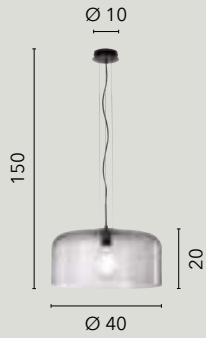

I-GIBUS-S40 BCO
8031414873876

I-GIBUS-S35 BCO
8031414875078

I-GIBUS-S30 BCO
8031414875030

I-GIBUS-S40 TR
8031414873111

I-GIBUS-S35 TR
8031414875061

I-GIBUS-S30 TR
8031414875023

I-GIBUS-S40 GR
8031414873128

I-GIBUS-S35 GR
8031414875092

I-GIBUS-S30 GR
8031414875047

I-GIBUS-S40 AMB
8031414868582

I-GIBUS-S35 AMB
8031414875085

I-GIBUS-S30 AMB
8031414875016

I-GIBUS-S40 BLU
8031414873869

I-GIBUS-S35 BLU
8031414875108

I-GIBUS-S30 BLU
8031414875054

1xE27

1xE27

1xE27