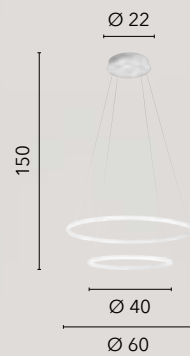

AXIS

/ Axis ha una struttura in metallo con diffusore in silicone e sospensioni uniche: un elemento circolare singolo o doppio elemento circolare con diametri distinti. L'opzione RGB crea un affascinante effetto arcobaleno.

/ Axis has a metal frame with a silicone diffuser and unique suspensions: a single circular element or double circular element with distinct diameters.

The RGB option creates a fascinating rainbow effect.

LED-AXIS-S8060
8031414919819

LED 70W
7700 lm
3000 4000 6500K ● ● ●

LED-AXIS-S6040-SPI
8031414919826

LED 31W
2635 lm
3000 4000 6500K ● ● ●
RGB ● ● ●

LED-AXIS-S60
8031414919802

LED 31W
3300 lm
3000 4000 6500K ● ● ●