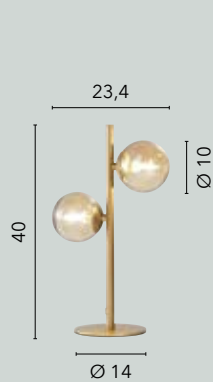

I-HONEY-S16
8031414891979
16xG9 LED
x2 attachment mounting

I-HONEY-L2-NER
8031414888658