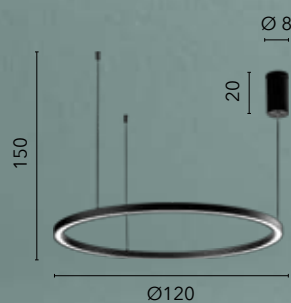

HOOP

/ Collezione dalle forme circolari con struttura in alluminio bianco, oro o nero gofrato con diffusore in acrilico.
Cavi regolabili in acciaio.

/ Collection of circular shapes with structure in white, gold or black embossed aluminum with acrylic diffuser.
Adjustable steel cables.

Ø120