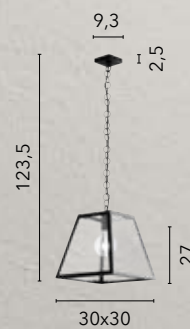

LEXINGTON

/ Collezione caratterizzata da un design squadrato, realizzata in metallo nero opaco con diffusori in lastre di vetro trasparente temperato.

/ Collection characterized by a square design, made of black metal with diffusers in clear tempered glass.