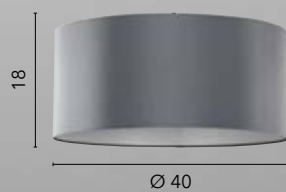

MAX

/ Paralume in tessuto avorio o grigio multifunzione con doppio fissaggio dotata di adattatore per portalampade E27 o E14.

/ Multifunctional ivory or grey fabric lampshade with double fixing equipped with adapter for E27 or E14 lamp hold.

CEILING
PENDANT
NOT INCLUDED

> Sospensioni pg. 858

> Ceiling pendant pg. 858

I-PRLM-MAX-L AV
8031414865000

I-PRLM-MAX-S AV
8031414865017

I-PRLM-MAX-L GR
8031414864997

I-PRLM-MAX-S GR
8031414865024

1xE27 / 1xE14

1xE27 / 1xE14