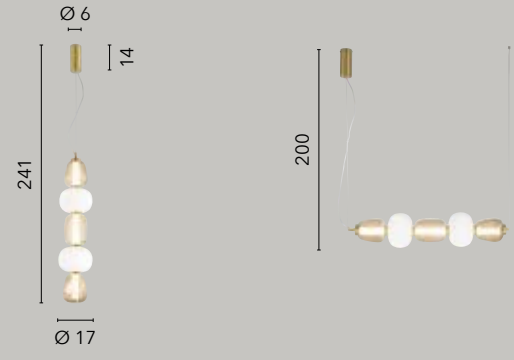

/ The Kemet suspension lamp consists of a metal frame and LED light bar, enriched with decorative blown glass elements in asymmetrical circular shapes. The mixture of materials and shapes lends elegance and originality to environments.

LED-KEMET-S7
8031414920778

LED 40W
4000lm
3000K ●

LED-KEMET-S5
8031414921584

LED 40W
4000lm
3000K ●

TOTEM

/ La collezione Totem si distingue per la sua eleganza variegata: è disponibile come sospensione, applique e lampada da terra. La struttura è in metallo e attorno alla barra LED luminosa si snodano gli elementi decorativi realizzati in un armonioso connubio di forme in vetro soffiato.

/ The Totem collection is distinguished by its variegated elegance: it is available as a suspension, wall and floor lamp. The structure is made of metal, and around the luminous LED bar unfold the decorative elements made of a harmonious combination of blown glass shapes.