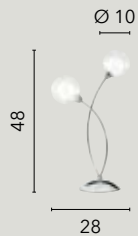

I-BLOG-L2
8031440352512
2xG9