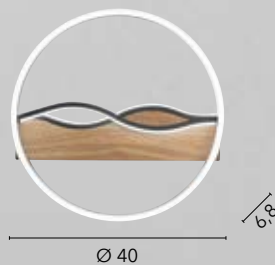

HAWAII

/ Plafoniera Hawaii è in metallo con base effetto legno. Disponibile in due forme, circolare e rettangolare, presentano entrambe delle linee ondulate che aggiungono un tocco di dinamismo. Si può scegliere tra due colori: bianco o nero.

/ Hawaii ceiling lamp is made of metal with a wood-effect base. Available in two shapes, circular and rectangular, both have wavy lines that add a touch of dynamism. You can choose from two colors: white or black.

I-HAWAII-Q40-NER
8031414915316

I-HAWAII-R40-NER
8031414915330

I-HAWAII-Q40-BCO
8031414915323

I-HAWAII-R40-BCO
8031414915347

LED 40W
5120 lm
3000K 4000K 6500K ●●●

LED 36W
4605 lm
3000K 4000K 6500K ●●●