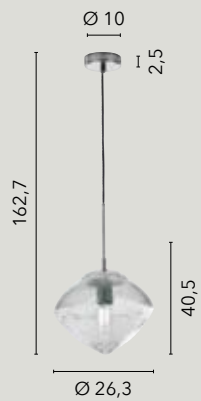

I-GREENWICH-E-S1 BLU
8031414874620
1xE27 LED