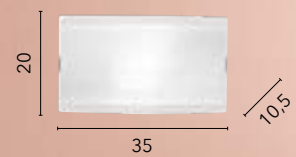

I-CELINE-AP3520
8031414894802
2xE27