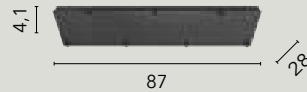

BASE-S-RT3-NER 8031414921300	BASE-S-RT7-NER 8031414921492	BASE-S-RT11-NER 8031414921546
	BASE-S-RT3-BCO 8031414921294	BASE-S-RT7-BCO 8031414921485	BASE-S-RT11-BCO 8031414921539
	BASE-S-RT3-ORO 8031414921324	BASE-S-RT7-ORO 8031414921515	BASE-S-RT11-ORO 8031414921560
	BASE-S-RT3-CR 8031414921317	BASE-S-RT7-CR 8031414921508	BASE-S-RT11-CR 8031414921553
	BASE-S-RT3-AB 8031414921331 3xE27	BASE-S-RT7-AB 8031414921522 7xE27	BASE-S-RT11-AB 8031414921577 11xE27