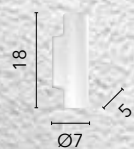

DUDUK

/ L'appliche Duduk, realizzata in metallo, offre forme e dimensioni personalizzabili (quadrata o tubolare, grande o piccola) e tre eleganti colorazioni: bianco, nero e oro. Grazie alla luce biemissione, Duduk offre un'illuminazione efficace e contemporanea.

/ The Duduk wall lamp, made of metal, offers customizable shapes and sizes (square or tubular, large or small) and three elegant colors: white, black and gold. With its bi-emission light, Duduk offers efficient and contemporary lighting.

I-DUDUK-R80-NER
8031414922420

I-DUDUK-R50-NER
8031414922482

I-DUDUK-R80-BCO
8031414922413

I-DUDUK-R50-BCO
8031414922475

I-DUDUK-R80-ORO
8031414922420
2xGU10 28W

I-DUDUK-R50-ORO
8031414922499
2xGU10 28W