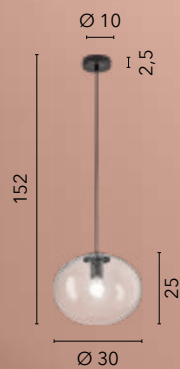

GALAXY

/ Collezione realizzata con struttura in metallo nero e sfere finemente lavorate in vetro soffiato.

/ Collection realized with structure in black metal and spheres finely worked in blown glass.