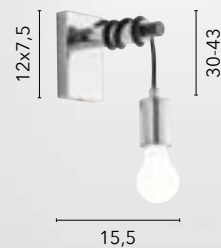

ADMIRAL

/ Collezione dalle linee versatili progettata in metallo cromo con cavi in tessuto nero.

/ Collection with versatile lines designed in chrome metal with black fabric cables.

I-ADMIRAL-S6
8031414870103

6xE27

I-ADMIRAL-AP1
8031414870110

1xE27

I-ADMIRAL-L1
8031414870127

1xE27

I-ADMIRAL-PT2
8031414870134

2xE27