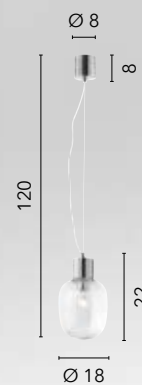

I-FELLINI-S18
8031440364126

1xE27 LED