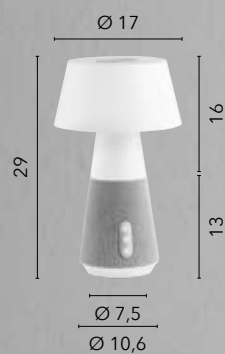

DECIBEL

/ Lampada ricaricabile con un'innovativa base speaker bluetooth.

Dotata di comando touch per regolazione luminosità e sistema cambio colore temperatura.

/ Rechargeable lamp with an innovative bluetooth speaker base. Equipped with touch control for brightness adjustment and color change temperature system.

LEDT-DECIBEL-GREY

8031414884421

LED 4,5W

300 lm

3000K 4000K 5000K ●●●

SPEAKER
BLUETOOTH

Charging and speaker cable (150 cm) with adaptor DC5V 2A