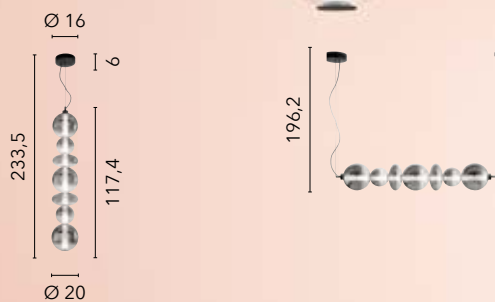

/ The Kemet suspension lamp consists of a metal frame and LED light bar, enriched with decorative blown glass elements in asymmetrical circular shapes. The mixture of materials and shapes lends elegance and originality to environments.