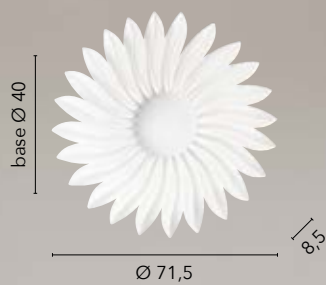

/ Ceiling lamp with white petal-shaped aluminum structures with satin white acrylic diffusers.

LED-SUNRISE-PL72

8031414869169

LED 135W
9200 lm
4000K ●

LED-SUNRISE-PL62

8031414869152

LED 100W
11700 lm
4000K ●