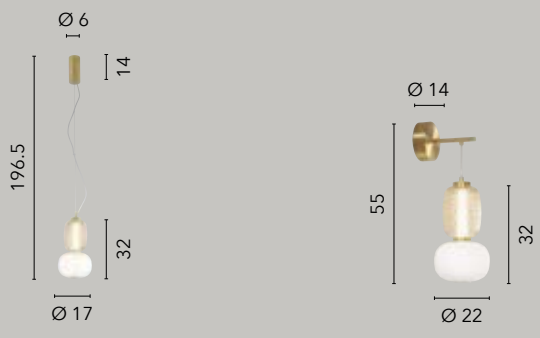

LED-TOTEM-AP
8031414920815

LED 40W
4000 lm
3000K ●

LED 40W
4000 lm
3000K ●

LED-TOTEM-S2
8031414920792