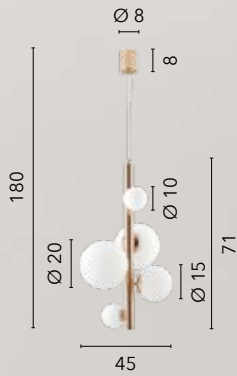

I-HERA-S5
8031414863228
5xG9 LED