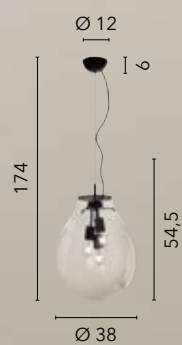

AZUMA

/ Collezione a goccia in vetro soffiato trasparente con struttura in metallo nero satinato.
/ Collection in transparent blown glass with structure in satin black metal.