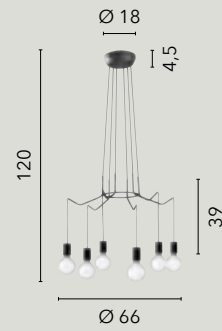

I-HABITAT-S6 NER
8031414869497

I-HABITAT-S8 BCO
8031414869459
8xE27

I-HABITAT-S6 BCO
8031414869442
6xE27