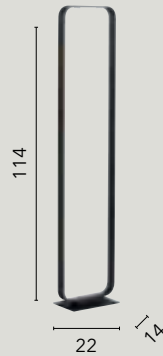

LED-MOKA-LC

8031414877492

LED 5W
420 lm
3000K ●

LED-MOKA-PTC

8031414877515

LED 2x8W
1120 lm
3000K ●

LED-MOKA-L

8031414863518

LED 5W
420 lm
4000K ○

LED-MOKA-PT

8031414863525

LED 2x8W
1120 lm
4000K ○