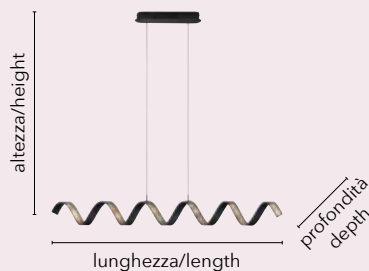

Quote in cm
Dimensions in cm

Codice prodotto e numero cod. EAN
Product code and EAN code number

LED-HELIX-S6C NER
8031414877645

LED-HELIX-S6C BCO
8031414877638

LED 30W - 1xE27
2520 Lm
3000K 4000K 6500K

LED o Lampadina / LED or Bulb
Lumen / Lumen
Temperatura col. K / K. colour temperature