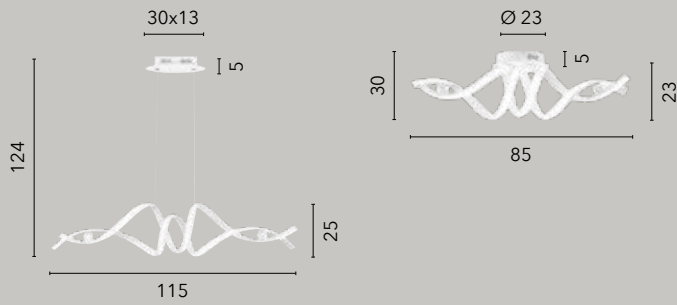

LED 20W
2720 lm
3000K 4000K 6500K ●●●

LED 24W
2340 lm
3000K 4000K 6500K ●●●

MYSTRAL

/ Collezione dalle forme sinuose realizzata in alluminio bianco gofrato con diffusore in silicone.

/ Collection with sinuous shapes made of white embossed aluminum with silicone diffuser.