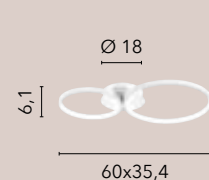

LED-FREDY-PL4
8031414884827
LED 60W
8000 lm
3000K 4000K 6500K ●●●

LED-FREDY-PL3
8031414884810
LED 40W
5200 lm
3000K 4000K 6500K ●●●

LED-FREDY-PL2
8031414884803
LED 30W
4370 lm
3000K 4000K 6500K ●●●