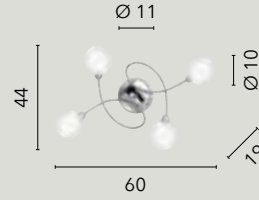

I-BLOG-PL4
8031440352475
4xG9