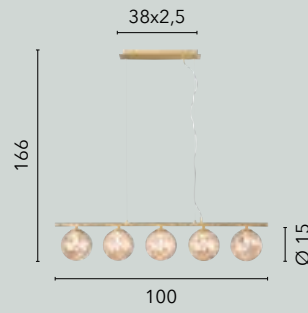

I-HONEY-SQ5-NER
8031414888696