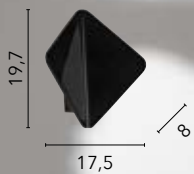

KITE

/ L'appliche Kite offre un design contemporaneo con corpo e dissipatore in alluminio e LED integrato. Disponibile in bianco o nero lucido, presenta un design romboidale con sezioni ripiegate verso l'esterno, che sfrutta un'illuminazione di riflesso per creare un effetto sfumato sulla parete.

/ The Kite wall lamp offers a contemporary design with an aluminum body and heat sink and integrated LED. Available in white or glossy black, it features a rhomboidal design with outwardly folded sections that takes advantage of reflection lighting to create a gradient effect on the wall.

LED-W-KITE NERO
8031440361187

LED-W-KITE BCO
8031440361170

LED 2x3W
540 lm
4000K