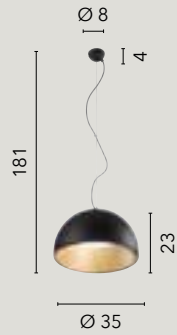

LED-COCO-S35-NER
8031414920334

LED-COCO-S50-ORO
8031414920365

LED-COCO-S35-ORO
8031414920341

LED 40W
4400 lm
3000 4000 6500K ● ● ●

LED 30W
3300 lm
3000 4000 6500K ● ● ●