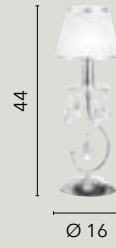

I-BOEME/L1
8031428791159
1xE14