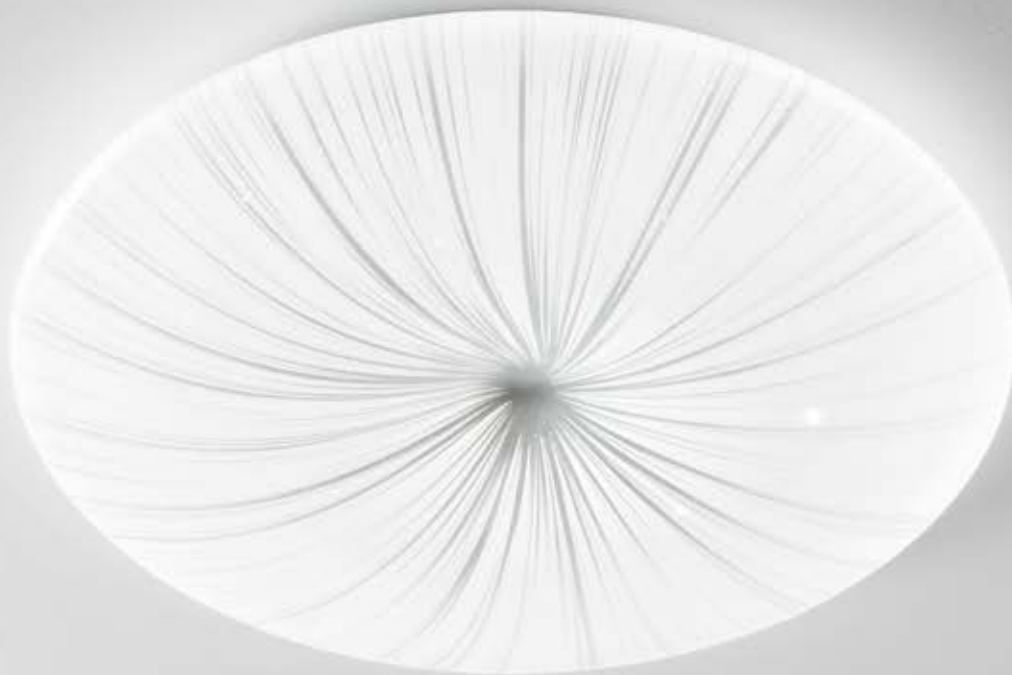

AGORA

/ Agora è la plafoniera in acrilico bianco, impreziosita da linee di rifinitura in silver che si dispiegano armoniosamente a cerchio su tutta la struttura. Dotata di un sofisticato sistema di cambio temperatura con interruttore interno, questa lampada combina stile e funzionalità per rendere l'atmosfera raffinata e accogliente.

/ Agora is the white acrylic ceiling lamp embellished with silver finish lines that unfold harmoniously in a circle throughout the structure. Equipped with a sophisticated temperature change system with internal switch, this lamp combines style and functionality to make the atmosphere refined and welcoming.

Ø 50

Ø 40

Ø 30

I-AGORA-PL50

8031414885916

LED 40W

6000 lm

3000K 4000K 6500K ●●●

I-AGORA-PL40

8031414885909

LED 24W

3520 lm

3000K 4000K 6500K ●●●

I-AGORA-PL30

8031414885893

LED 18W

2640 lm

3000K 4000K 6500K ●●●