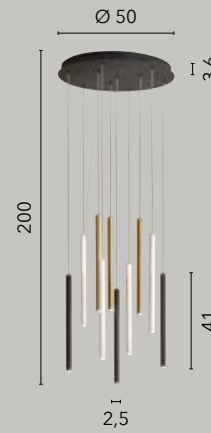

LED-PYPE-S10-MULT
8031414896707

LED 35W
2350 lm
3000 4000 6500K ● ● ●

50W
4700 lm
3000 4000 6500K ● ● ●