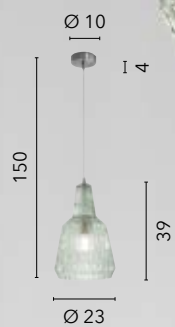

GALWAY

/ Collezione in vetro cristallo sfaccettato, disponibile nei colori ambra, trasparente, fumé e verde.
Le strutture in metallo sono abbinare per colore.

/ Faceted crystal glass collection, available in colors amber, transparent, smoked and green.
Metal frames are color matched.

I-GALWAY-S23-TR
8031414920747

I-GALWAY-S23-GR
8031414920723

I-GALWAY-S23-AMB
8031414920716

I-GALWAY-S23-VER
8031414920730

1xE27