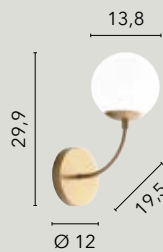

I-THEMYS-U4

8031414870059

4xE14 LED

x3 heights

I-THEMYS-T2

8031414870035

2xE14 LED

x4 heights