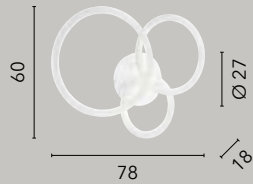

LED-BRYANT-PL3
8031414877157

LED 86W
11750 lm
4000K ●

LED 45W
6000 lm
4000K ●

LED 19W
2040 lm
4000K ●

LED 18W
2300 lm
4000K ●

LED-BRYANT-PL3C
8031414877683

LED 86W
11750 lm
3000K ●

LED-BRYANT-PL2C
8031414877676

LED 45W
6000 lm
3000K ●

LED-BRYANT-APC
8031414877652

LED 19W
2040 lm
3000K ●

LED-BRYANT-LC
8031414877669

LED 18W
2300 lm
3000K ●