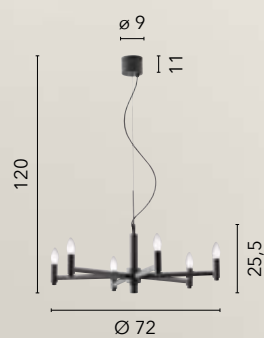

I-KAROL-6
8031414869992

6xE14

1xE14