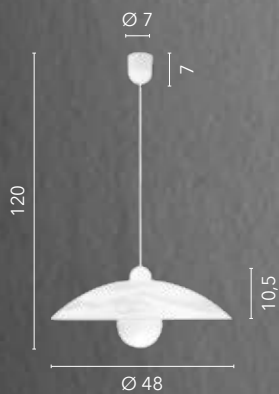

09-04010
8031414066407
1xE27