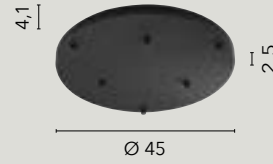

BASE-S-R1-NER 8031414921256	BASE-S-R3-NER 8031414921355	BASE-S-R6-NER 8031414921409	BASE-S-R9-NER 8031414921447
	BASE-S-R1-BCO 8031414921249	BASE-S-R3-BCO 8031414921348	BASE-S-R6-BCO 8031414921393	BASE-S-R9-BCO 8031414921430
	BASE-S-R1-ORO 8031414921270	BASE-S-R3-ORO 8031414921379	BASE-S-R6-ORO 8031414921416	BASE-S-R9-ORO 8031414921461
	BASE-S-R1-CR 8031414921263	BASE-S-R3-CR 8031414921362	BASE-S-R6-CR 8031414921607	BASE-S-R9-CR 8031414921454
	BASE-S-R1-AB 8031414921287 1xE27	BASE-S-R3-AB 8031414921386 3xE27	BASE-S-R6-AB 8031414921423 6xE27	BASE-S-R9-AB 8031414921478 9xE27