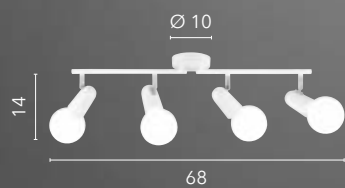

SPOT-PUNTO-4 NER
8031414866991

SPOT-PUNTO-4 BCO
8031414867035

SPOT-PUNTO-PL3 BCO
8031414867042

SPOT-PUNTO-2 BCO
8031414866847

SPOT-PUNTO-1 BCO
8031414866830

4xE27 MAX 40W

3xE27 MAX 40W

2xE27 MAX 40W

1xE27 MAX 40W